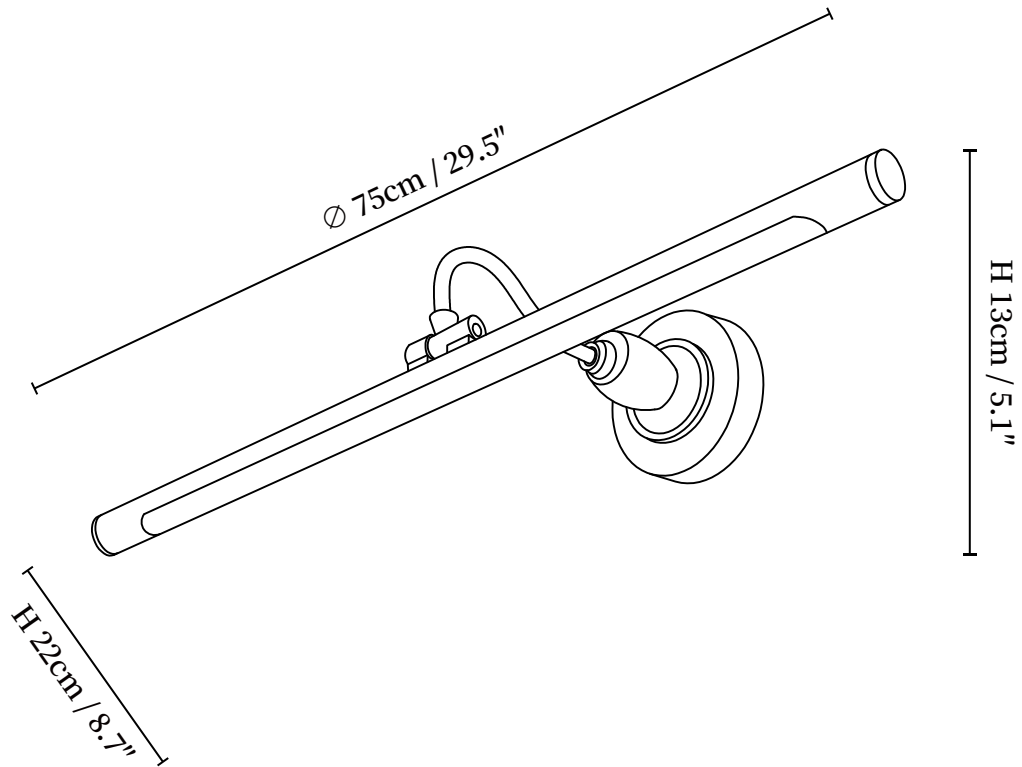

## SPECIFICATION DETAILS

\*For custom options, consult factory for details

<b>Fixture Dimensions</b>	D 17.7" x H 5.1" (Depth from wall Size: H 22cm / 8.7") D 22.8" x H 5.1" (Depth from wall Size: H 22cm / 8.7") D 29.5" x H 5.1" (Depth from wall Size: H 22cm / 8.7")
<b>Light source</b>	Integrated LED
<b>Wattage</b>	~5 Watts
<b>Voltage</b>	AC 110-240V
<b>Dimming</b>	Not supported
<b>CRI(Ra)</b>	90+CRI
<b>Mounting</b>	Hardwired.
<b>LED Rated Life</b>	30000 hours
<b>Color Temperature</b>	Warm Light (3000K), Neutral Light (4000K), Cool Light (6000K)
<b>Control method</b>	Compatible with common wall switches (not included)
<b>Finishes</b>	Gold, Bronze.
<b>Shade Details</b>	White.
<b>Material</b>	Metal, Acrylic.