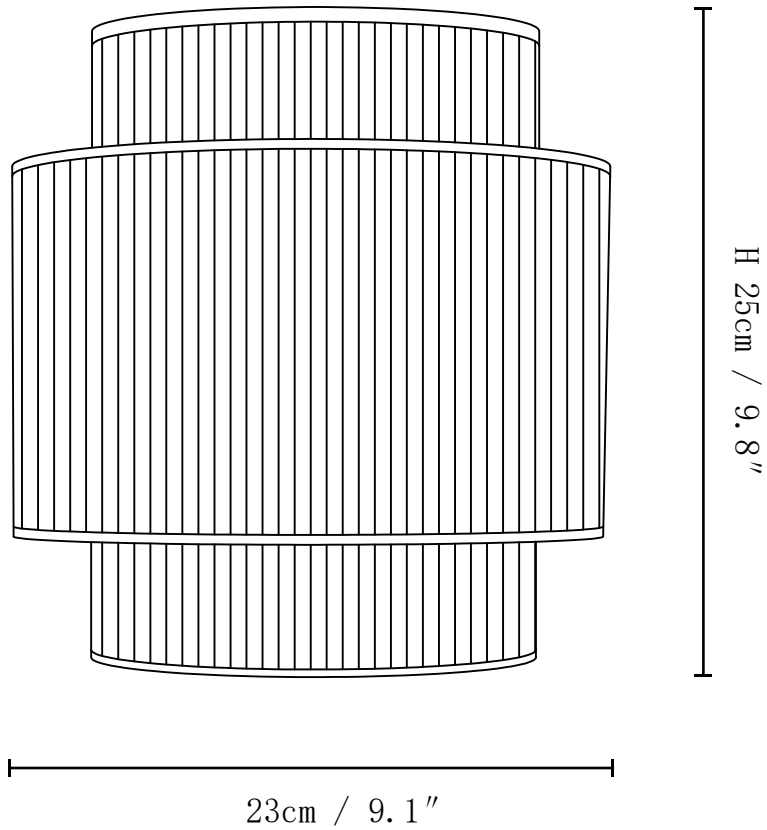

SPECIFICATION SHEET

SPECIFICATION DETAILS

*For custom options, consult factory for details

Fixture Dimensions	Ø 9.1" x H 9.8"
Light source	E26 or E27(bulb not included)
Wattage	MAX 40W incandescent bulb or LED equivalent.
Voltage	AC 110-240V
Mounting	Hardwired.
Dimming	Compatible with dimmable bulbs (bulb not included)
Control method	Compatible with common wall switches (not included)
Finishes	Natural hemp color
Shade Details	Natural hemp color
Material	Hemp rope, Metal
