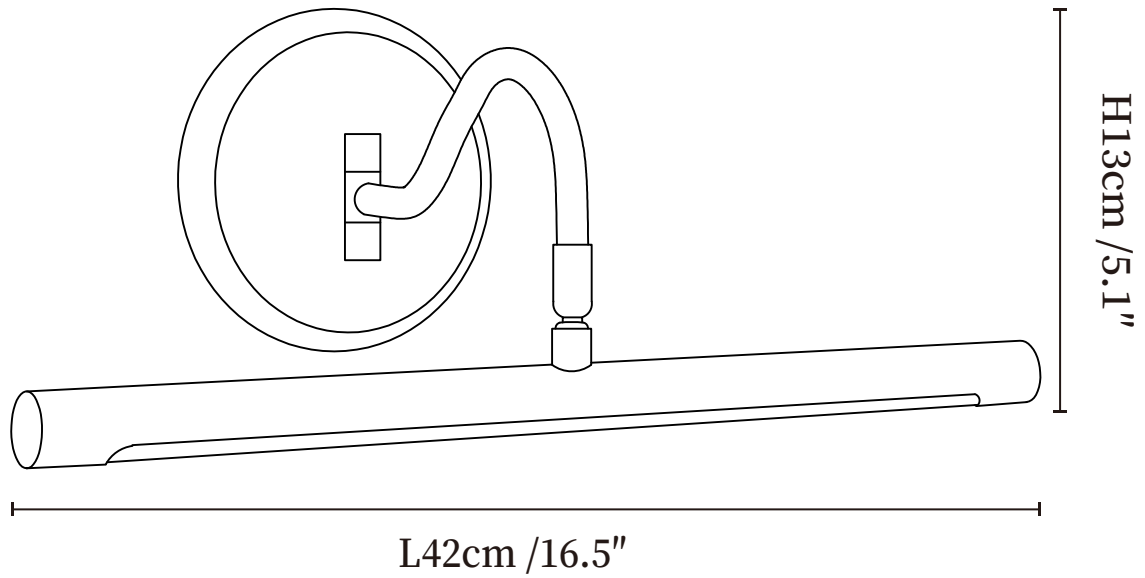

SPECIFICATION SHEET

SPECIFICATION DETAILS

*For custom options, consult factory for details

Fixture Dimensions	L 16.5" x H 5.1"
Light source	Integrated LED
Wattage	~8 Watts
Voltage	AC 110-240V
Dimming	Not supported
CRI(Ra)	90+CRI
Mounting	Hardwired.
LED Rated Life	30000 hours
Color Temperature	Warm Light (3000K), Neutral Light (4000K), Cool Light (6000K)
Control method	Compatible with common wall switches (not included)
Finishes	Black, Gold.
Shade Details	White.
Material	Metal, Acrylic.