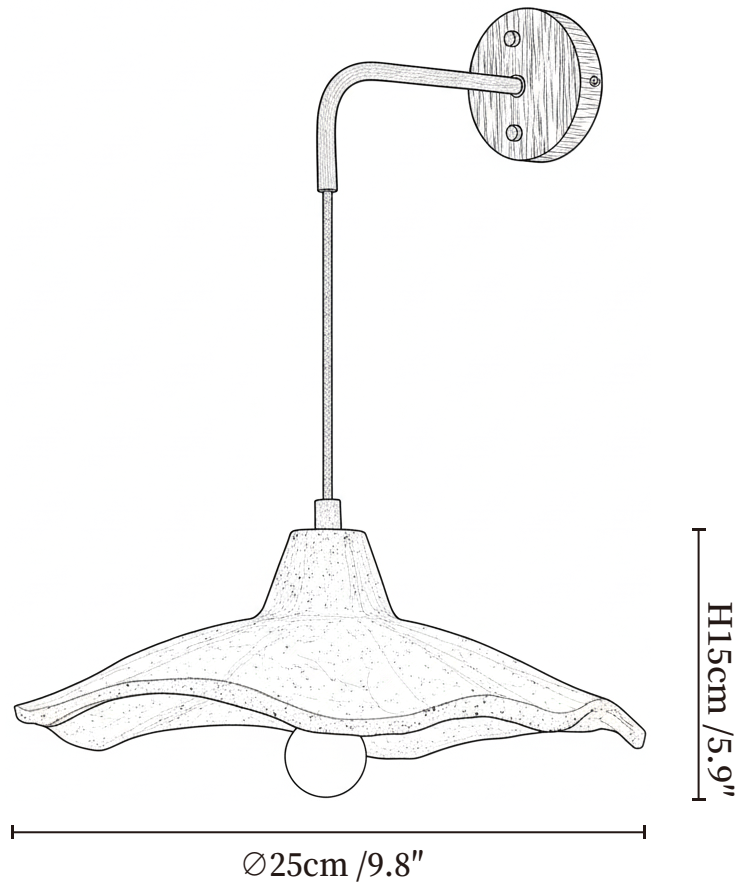

SPECIFICATION SHEET

SPECIFICATION DETAILS

*For custom options, consult factory for details

Fixture Dimensions	Ø 9.8" x H 5.9"
Light source	E27 (bulb not included)
Wattage	MAX 40W incandescent bulb or LED equivalent.
Voltage	AC 110-240V
Mounting	Hardwired.
Dimming	Compatible with dimmable bulbs (bulb not included)
Control method	Compatible with common wall switches (not included)
Finishes	Walnut Wood.
Shade Details	Grey.
Material	Metal, Microcement, Wood.