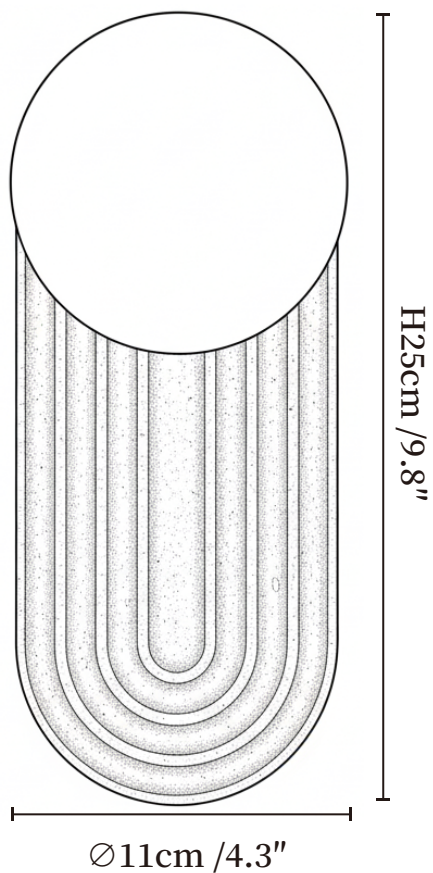

SPECIFICATION SHEET

SPECIFICATION DETAILS

*For custom options, consult factory for details

Fixture Dimensions	Ø 4.3" x H 9.8"
Light source	G9 (bulb not included)
Wattage	MAX 5W incandescent bulb or LED equivalent.
Voltage	AC 110-240V
Mounting	Hardwired.
Dimming	Compatible with dimmable bulbs (bulb not included)
Control method	Compatible with common wall switches(not included)
Finishes	Yellow Travertine.
Shade Details	White.
Material	Metal, Yellow Travertine, Glass.