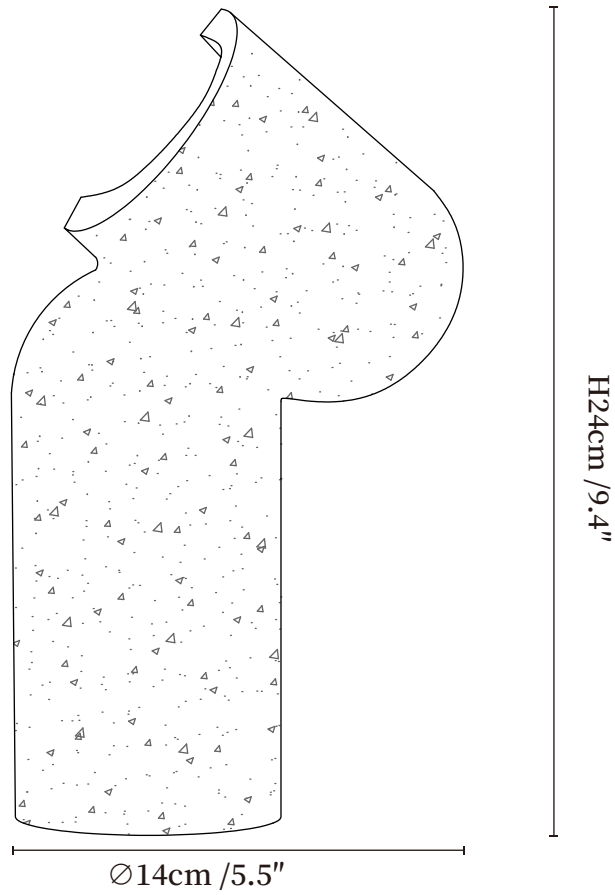

# SPECIFICATION SHEET

---

## SPECIFICATION DETAILS

\*For custom options, consult factory for details

<b>Fixture Dimensions</b>	Ø 5.5" x H 9.4"
<b>Light source</b>	Integrated LED
<b>Wattage</b>	~8 Watts
<b>Voltage</b>	AC 110-240V
<b>Dimming</b>	Not supported
<b>CRI(Ra)</b>	90+CRI
<b>Mounting</b>	Hardwired.
<b>LED Rated Life</b>	30000 hours
<b>Color Temperature</b>	Warm Light (3000K), Neutral Light (4000K), Cool Light (6000K)
<b>Control method</b>	Compatible with common wall switches(not included)
<b>Finishes</b>	Yellow Travertine.
<b>Shade Details</b>	Yellow Travertine.
<b>Material</b>	Metal, Yellow Travertine.