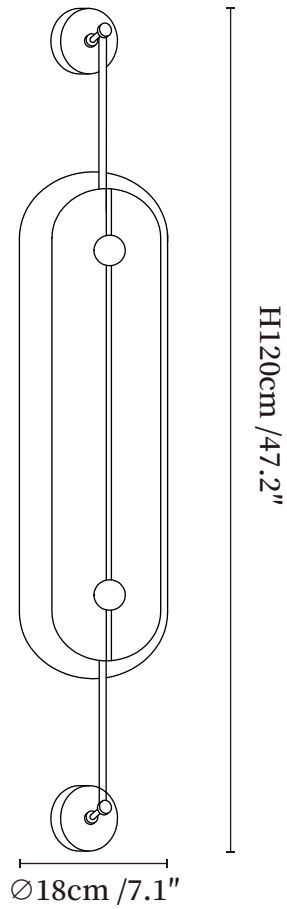

# SPECIFICATION SHEET

---

## SPECIFICATION DETAILS

\*For custom options, consult factory for details

|                           |   |
|---------------------------|---|
| <b>Fixture Dimensions</b> | Ø 7.1" x H 31.5" Ø 7.1" x H 39.4" Ø 7.1" x H 47.2"            |
| <b>Light source</b>       | Integrated LED  |
| <b>Wattage</b>            | ~8 Watts  |
| <b>Voltage</b>            | AC 110-240V   |
| <b>Dimming</b>            | Not supported   |
| <b>CRI(Ra)</b>            | 90+CRI  |
| <b>Mounting</b>           | Hardwired.  |
| <b>LED Rated Life</b>     | 30000 hours   |
| <b>Color Temperature</b>  | Warm Light (3000K), Neutral Light (4000K), Cool Light (6000K) |
| <b>Control method</b>     | Compatible with common wall switches(not included)            |
| <b>Finishes</b>           | Gold, Black.  |
| <b>Shade Details</b>      | White.  |
| <b>Material</b>           | Metal, Alabaster.   |