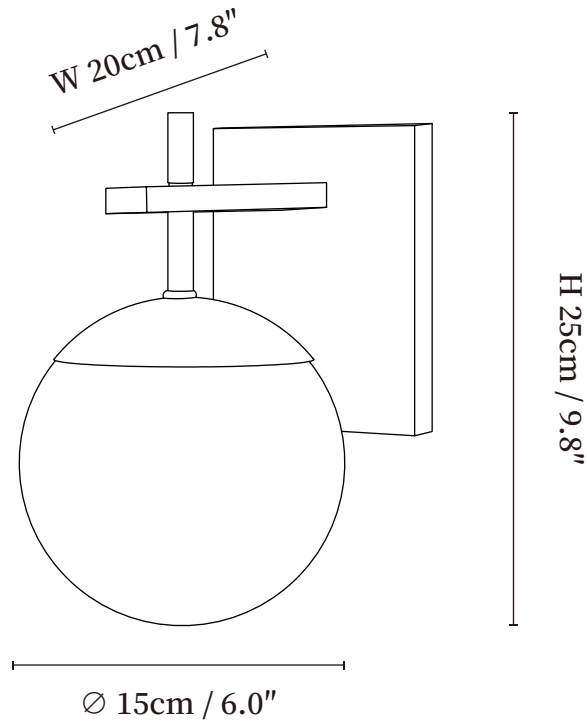

SPECIFICATION SHEET

SPECIFICATION DETAILS

*For custom options, consult factory for details

Fixture Dimensions	Ø 6.0" x W 7.8" x H 9.8"
Light source	G9(bulb not included)
Wattage	~5W
Voltage	AC 110-240V
Mounting	Hardwired.
Dimming	Compatible with dimmable bulbs (bulb not included)
Control method	Compatible with common wall switches(not included)
Finishes	Gold, Black.
Shade Details	White.
Material	Metal, Iron, Glass.