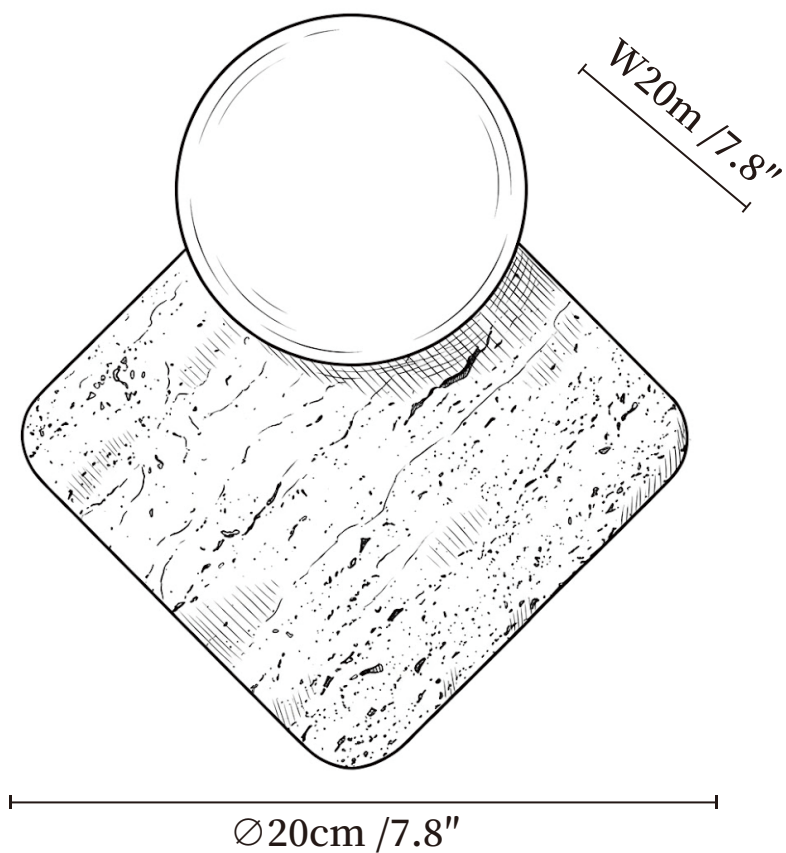

SPECIFICATION SHEET

SPECIFICATION DETAILS

*For custom options, consult factory for details

Fixture Dimensions	W 7.8" x H 7.8"
Light source	G9 (bulb not included)
Wattage	MAX 5W incandescent bulb or LED equivalent.
Voltage	AC 110-240V
Mounting	Hardwired.
Dimming	Compatible with dimmable bulbs (bulb not included)
Control method	Compatible with common wall switches (not included)
Finishes	Yellow Travertine.
Shade Details	White.
Material	Yellow Travertine, Glass.