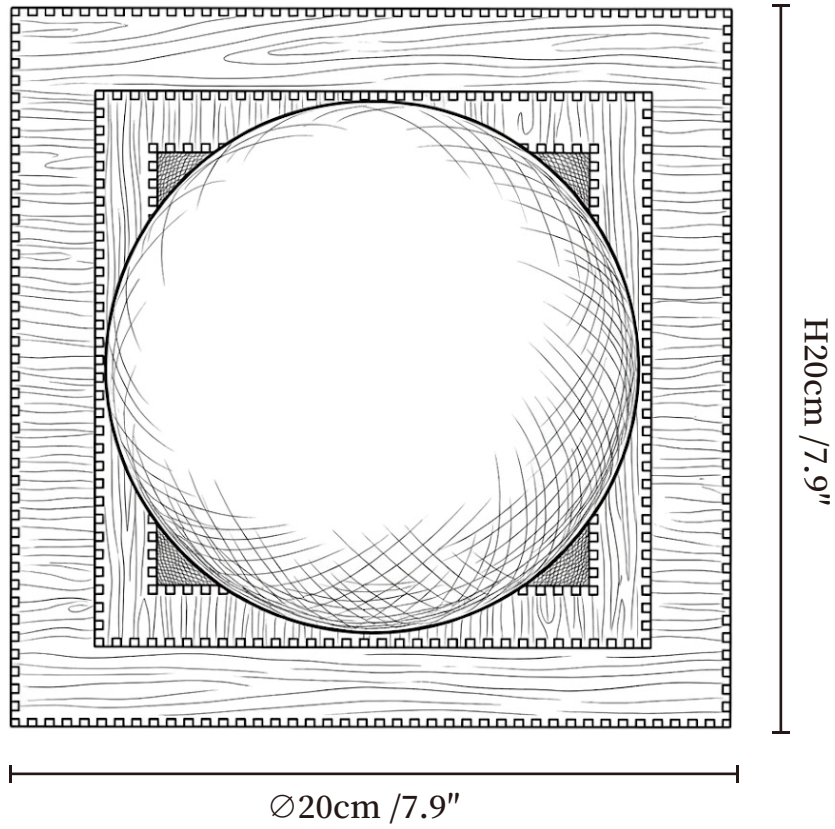

## SPECIFICATION DETAILS

\*For custom options, consult factory for details

<b>Fixture Dimensions</b>	Ø 7.9" x H 7.9"
<b>Light source</b>	Integrated LED
<b>Wattage</b>	~8 Watts
<b>Voltage</b>	AC 110-240V
<b>Dimming</b>	Not supported
<b>CRI(Ra)</b>	90+CRI
<b>Mounting</b>	Hardwired.
<b>LED Rated Life</b>	30000 hours
<b>Color Temperature</b>	Warm Light (3000K), Neutral Light (4000K), Cool Light (6000K)
<b>Control method</b>	Compatible with common wall switches (not included)
<b>Finishes</b>	Walnut color.
<b>Shade Details</b>	White.
<b>Material</b>	Metal, Wood, Glass.