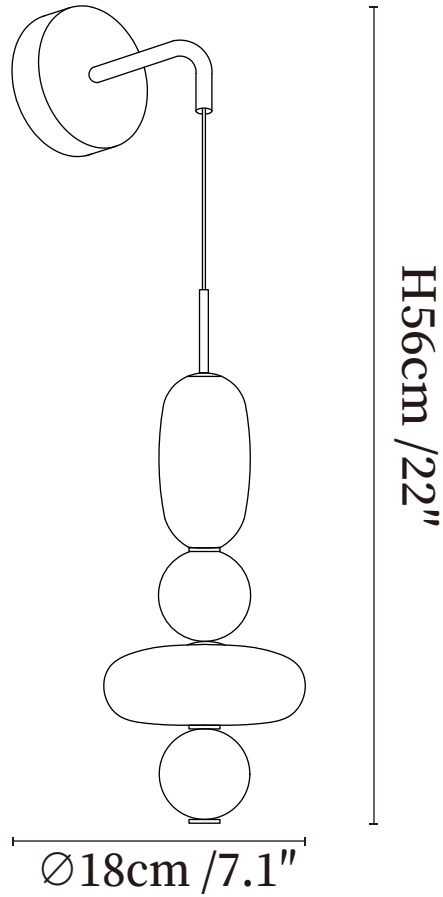

SPECIFICATION SHEET

SPECIFICATION DETAILS

*For custom options, consult factory for details

Fixture Dimensions	Ø 7.1" x H 22"
Light source	Integrated LED
Wattage	~20 Watts
Voltage	AC 110-240V
Dimming	Not supported
CRI(Ra)	90+CRI
Mounting	Hardwired.
LED Rated Life	30000 hours
Color Temperature	Warm Light (3000K), Neutral Light (4000K), Cool Light (6000K)
Control method	Compatible with common wall switches (not included)
Finishes	Black.
Shade Details	White.
Material	White, Green, Red, Black, Purple.