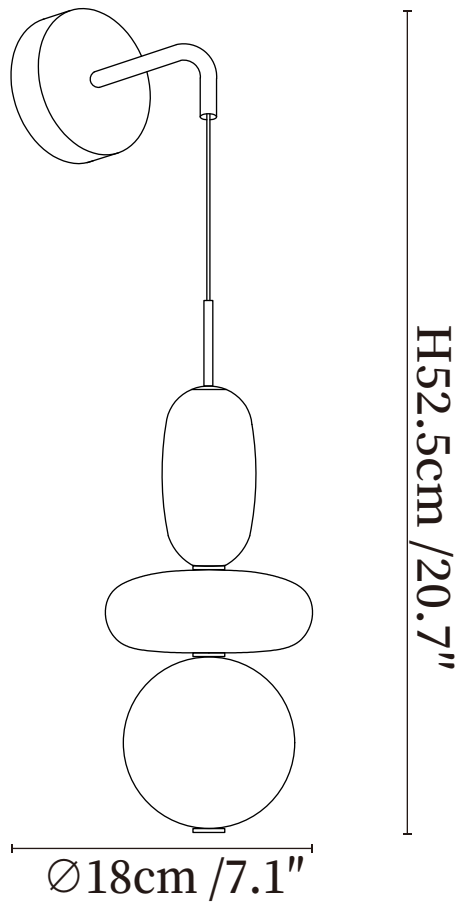

SPECIFICATION SHEET

SPECIFICATION DETAILS

*For custom options, consult factory for details

Fixture Dimensions	Ø 7.1" x H 20.7"
Light source	Integrated LED
Wattage	~8 Watts
Voltage	AC 110-240V
Dimming	Not supported
CRI(Ra)	90+CRI
Mounting	Hardwired.
LED Rated Life	30000 hours
Color Temperature	Warm Light (3000K), Neutral Light (4000K), Cool Light (6000K)
Control method	Compatible with common wall switches(not included)
Finishes	Black.
Shade Details	White.
Material	White, Green, Red, Black, Purple.