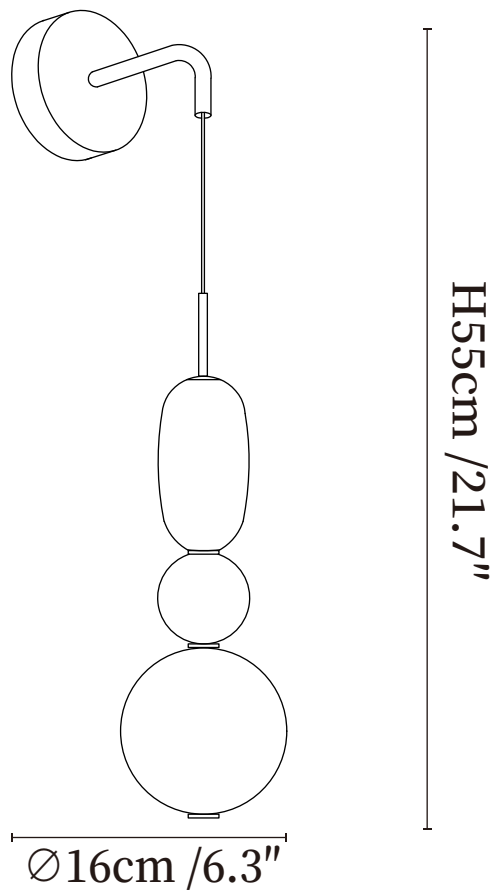

## SPECIFICATION DETAILS

\*For custom options, consult factory for details

<b>Fixture Dimensions</b>	Ø 6.3" x H 19.7"
<b>Light source</b>	Integrated LED
<b>Wattage</b>	~8 Watts
<b>Voltage</b>	AC 110-240V
<b>Dimming</b>	Not supported
<b>CRI(Ra)</b>	90+CRI
<b>Mounting</b>	Hardwired.
<b>LED Rated Life</b>	30000 hours
<b>Color Temperature</b>	Warm Light (3000K), Neutral Light (4000K), Cool Light (6000K)
<b>Control method</b>	Compatible with common wall switches(not included)
<b>Finishes</b>	Black.
<b>Shade Details</b>	White.
<b>Material</b>	White, Green, Red, Black, Purple.

## SPECIFICATION DETAILS

\*For custom options, consult factory for details

<b>Fixture Dimensions</b>	Ø 6.3" x H 21.7"
<b>Light source</b>	Integrated LED
<b>Wattage</b>	~8 Watts
<b>Voltage</b>	AC 110-240V
<b>Dimming</b>	Not supported
<b>CRI(Ra)</b>	90+CRI
<b>Mounting</b>	Hardwired.
<b>LED Rated Life</b>	30000 hours
<b>Color Temperature</b>	Warm Light (3000K), Neutral Light (4000K), Cool Light (6000K)
<b>Control method</b>	Compatible with common wall switches (not included)
<b>Finishes</b>	Black.
<b>Shade Details</b>	White.
<b>Material</b>	White, Green, Red, Black, Purple.

## SPECIFICATION DETAILS

\*For custom options, consult factory for details

<b>Fixture Dimensions</b>	Ø 7.1" x H 21.5"
<b>Light source</b>	Integrated LED
<b>Wattage</b>	~8 Watts
<b>Voltage</b>	AC 110-240V
<b>Dimming</b>	Not supported
<b>CRI(Ra)</b>	90+CRI
<b>Mounting</b>	Hardwired.
<b>LED Rated Life</b>	30000 hours
<b>Color Temperature</b>	Warm Light (3000K), Neutral Light (4000K), Cool Light (6000K)
<b>Control method</b>	Compatible with common wall switches(not included)
<b>Finishes</b>	Black.
<b>Shade Details</b>	White.
<b>Material</b>	White, Green, Red, Black, Purple.