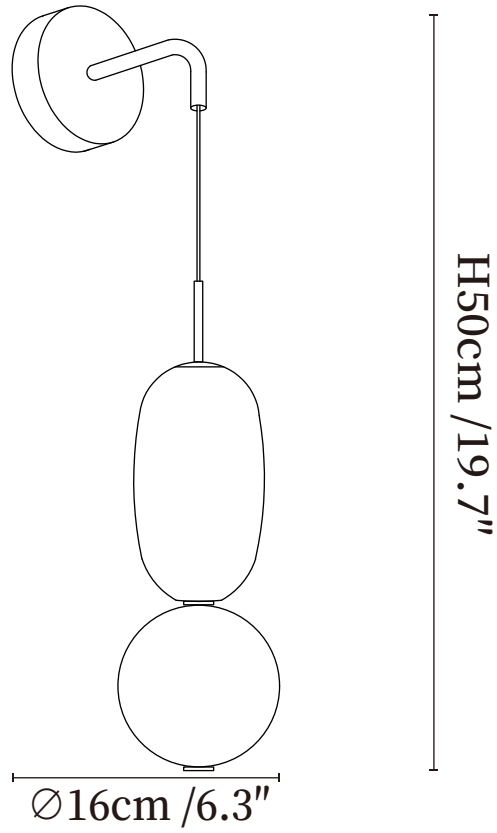

## SPECIFICATION DETAILS

\*For custom options, consult factory for details

<b>Fixture Dimensions</b>	Ø 6.3" x H 19.7"
<b>Light source</b>	Integrated LED
<b>Wattage</b>	~8 Watts
<b>Voltage</b>	AC 110-240V
<b>Dimming</b>	Not supported
<b>CRI(Ra)</b>	90+CRI
<b>Mounting</b>	Hardwired.
<b>LED Rated Life</b>	30000 hours
<b>Color Temperature</b>	Warm Light (3000K), Neutral Light (4000K), Cool Light (6000K)
<b>Control method</b>	Compatible with common wall switches(not included)
<b>Finishes</b>	Black.
<b>Shade Details</b>	White.
<b>Material</b>	White, Green, Red, Black, Purple.

## SPECIFICATION DETAILS

\*For custom options, consult factory for details

<b>Fixture Dimensions</b>	Ø 6.3" x H 21.7"
<b>Light source</b>	Integrated LED
<b>Wattage</b>	~8 Watts
<b>Voltage</b>	AC 110-240V
<b>Dimming</b>	Not supported
<b>CRI(Ra)</b>	90+CRI
<b>Mounting</b>	Hardwired.
<b>LED Rated Life</b>	30000 hours
<b>Color Temperature</b>	Warm Light (3000K), Neutral Light (4000K), Cool Light (6000K)
<b>Control method</b>	Compatible with common wall switches (not included)
<b>Finishes</b>	Black.
<b>Shade Details</b>	White.
<b>Material</b>	White, Green, Red, Black, Purple.

## SPECIFICATION DETAILS

\*For custom options, consult factory for details

<b>Fixture Dimensions</b>	Ø 7.1" x H 21.5"
<b>Light source</b>	Integrated LED
<b>Wattage</b>	~8 Watts
<b>Voltage</b>	AC 110-240V
<b>Dimming</b>	Not supported
<b>CRI(Ra)</b>	90+CRI
<b>Mounting</b>	Hardwired.
<b>LED Rated Life</b>	30000 hours
<b>Color Temperature</b>	Warm Light (3000K), Neutral Light (4000K), Cool Light (6000K)
<b>Control method</b>	Compatible with common wall switches(not included)
<b>Finishes</b>	Black.
<b>Shade Details</b>	White.
<b>Material</b>	White, Green, Red, Black, Purple.