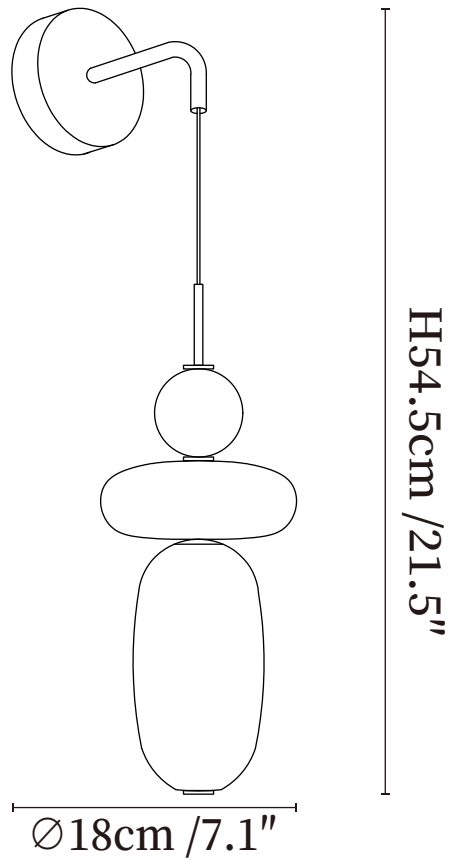

## SPECIFICATION DETAILS

\*For custom options, consult factory for details

<b>Fixture Dimensions</b>	Ø 6.3" x H 19.7"
<b>Light source</b>	Integrated LED
<b>Wattage</b>	~8 Watts
<b>Voltage</b>	AC 110-240V
<b>Dimming</b>	Not supported
<b>CRI(Ra)</b>	90+CRI
<b>Mounting</b>	Hardwired.
<b>LED Rated Life</b>	30000 hours
<b>Color Temperature</b>	Warm Light (3000K), Neutral Light (4000K), Cool Light (6000K)
<b>Control method</b>	Compatible with common wall switches(not included)
<b>Finishes</b>	Black.
<b>Shade Details</b>	White.
<b>Material</b>	White, Green, Red, Black, Purple.

## SPECIFICATION DETAILS

\*For custom options, consult factory for details

<b>Fixture Dimensions</b>	Ø 6.3" x H 21.7"
<b>Light source</b>	Integrated LED
<b>Wattage</b>	~8 Watts
<b>Voltage</b>	AC 110-240V
<b>Dimming</b>	Not supported
<b>CRI(Ra)</b>	90+CRI
<b>Mounting</b>	Hardwired.
<b>LED Rated Life</b>	30000 hours
<b>Color Temperature</b>	Warm Light (3000K), Neutral Light (4000K), Cool Light (6000K)
<b>Control method</b>	Compatible with common wall switches (not included)
<b>Finishes</b>	Black.
<b>Shade Details</b>	White.
<b>Material</b>	White, Green, Red, Black, Purple.

## SPECIFICATION DETAILS

\*For custom options, consult factory for details

<b>Fixture Dimensions</b>	Ø 7.1" x H 21.5"
<b>Light source</b>	Integrated LED
<b>Wattage</b>	~8 Watts
<b>Voltage</b>	AC 110-240V
<b>Dimming</b>	Not supported
<b>CRI(Ra)</b>	90+CRI
<b>Mounting</b>	Hardwired.
<b>LED Rated Life</b>	30000 hours
<b>Color Temperature</b>	Warm Light (3000K), Neutral Light (4000K), Cool Light (6000K)
<b>Control method</b>	Compatible with common wall switches(not included)
<b>Finishes</b>	Black.
<b>Shade Details</b>	White.
<b>Material</b>	White, Green, Red, Black, Purple.