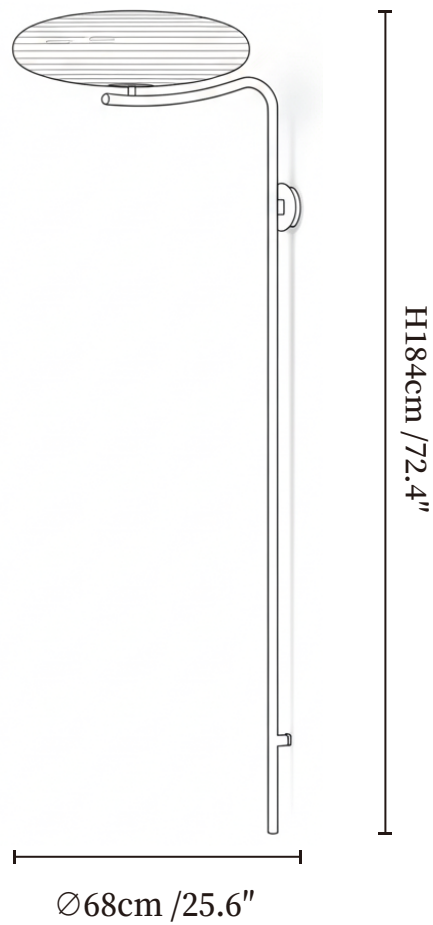

## SPECIFICATION DETAILS

\*For custom options, consult factory for details

<b>Fixture Dimensions</b>	Ø 25.6" x H 72.4"
<b>Light source</b>	E14 (bulb not included)
<b>Wattage</b>	MAX 15W incandescent bulb or LED equivalent.
<b>Voltage</b>	AC 110-240V
<b>Dimming</b>	Compatible with dimmable bulbs (bulb not included)
<b>Control method</b>	In line ON / OFF switch.
<b>Finishes</b>	Black.
<b>Shade Details</b>	White.
<b>Cord Length</b>	Supplied with switched plug cord, length ~59" (150cm).
<b>Material</b>	Metal, Acrylic.