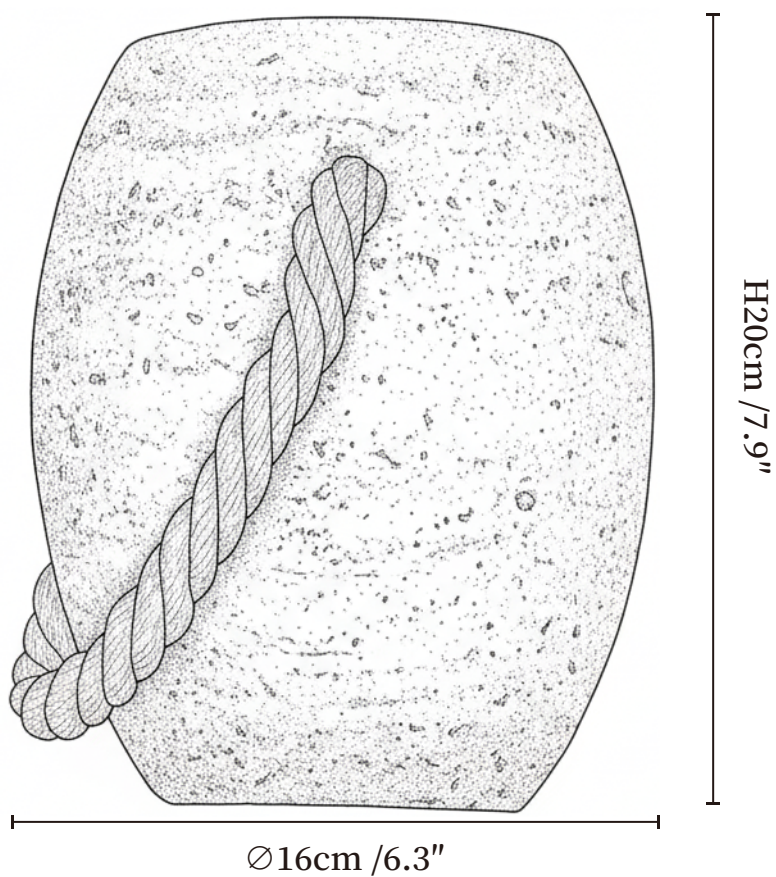

## SPECIFICATION DETAILS

\*For custom options, consult factory for details

<b>Fixture Dimensions</b>	Ø 6.3" x H 7.9"
<b>Light source</b>	G9 (bulb not included)
<b>Wattage</b>	MAX 5W incandescent bulb or LED equivalent.
<b>Voltage</b>	AC 110-240V
<b>Mounting</b>	Hardwired.
<b>Dimming</b>	Compatible with dimmable bulbs (bulb not included)
<b>Control method</b>	Compatible with common wall switches (not included)
<b>Finishes</b>	Yellow Travertine.
<b>Shade Details</b>	Yellow Travertine.
<b>Material</b>	Metal, Yellow Travertine, Hemp Rope.