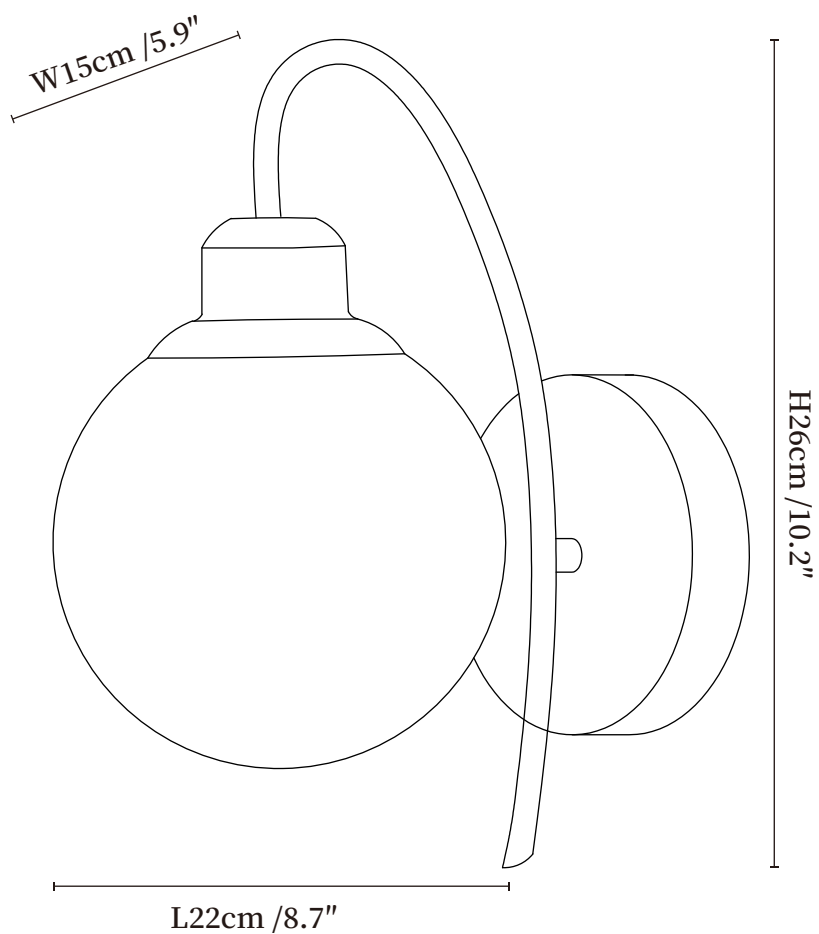

# SPECIFICATION SHEET

---

## SPECIFICATION DETAILS

\*For custom options, consult factory for details

<b>Fixture Dimensions</b>	L 7.5" x W 7.1" x H 15.7"
<b>Light source</b>	E26 or E27 (bulb not included)
<b>Wattage</b>	MAX 40W incandescent bulb or LED equivalent.
<b>Voltage</b>	AC 110-240V
<b>Mounting</b>	Hardwired.
<b>Dimming</b>	Compatible with dimmable bulbs (bulb not included)
<b>Control method</b>	Compatible with common wall switches (not included)
<b>Finishes</b>	Gold.
<b>Shade Details</b>	Clear.
<b>Material</b>	Metal, Wood, Glass.