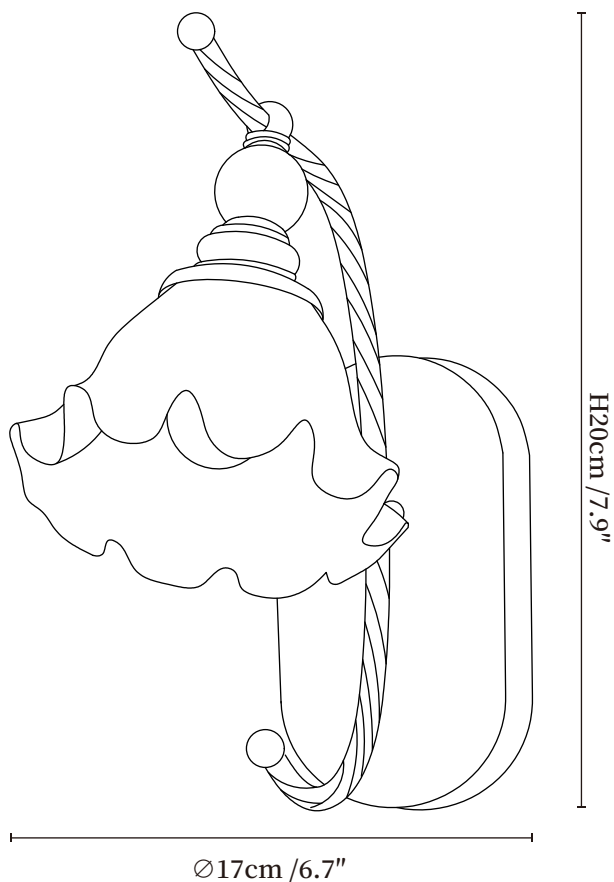

SPECIFICATION SHEET

SPECIFICATION DETAILS

*For custom options, consult factory for details

Fixture Dimensions	Ø 6.7" H 7.9"
Light source	E26 or E27 (bulb not included)
Wattage	MAX 40W incandescent bulb or LED equivalent.
Voltage	AC 110-240V
Mounting	Hardwired.
Dimming	Compatible with dimmable bulbs (bulb not included)
Control method	Compatible with common wall switches(not included)
Finishes	Gold, Walnut wood.
Shade Details	White.
Material	Gold, Walnut wood.