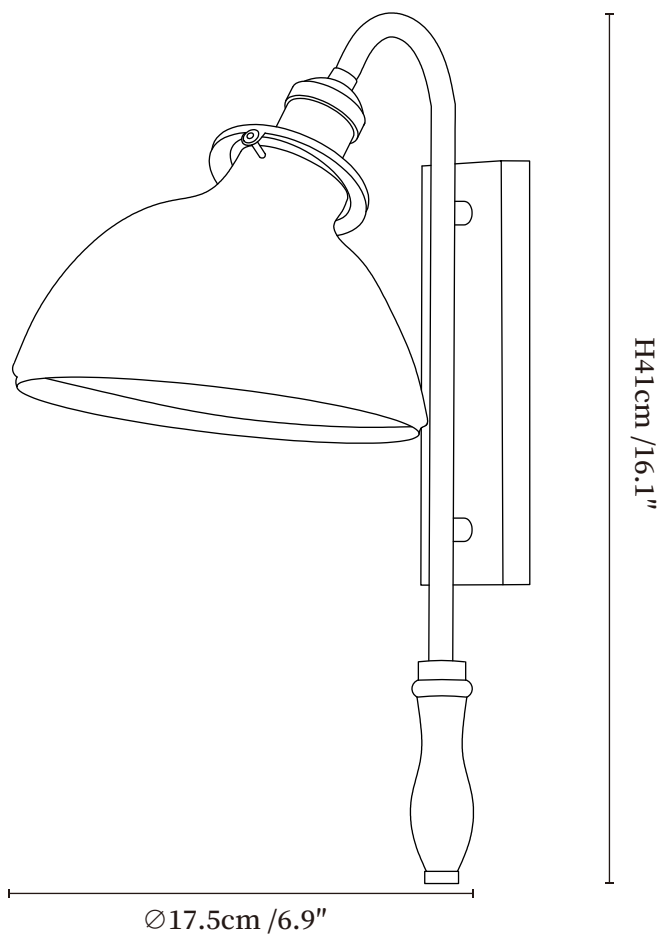

## SPECIFICATION DETAILS

\*For custom options, consult factory for details

<b>Fixture Dimensions</b>	Ø 6.9" H 16.1"
<b>Light source</b>	G45 (bulb not included)
<b>Wattage</b>	MAX 5W incandescent bulb or LED equivalent.
<b>Voltage</b>	AC 110-240V
<b>Mounting</b>	Hardwired.
<b>Dimming</b>	Compatible with dimmable bulbs (bulb not included)
<b>Control method</b>	Compatible with common wall switches (not included)
<b>Finishes</b>	Gold.
<b>Shade Details</b>	Green.
<b>Material</b>	Metal, Glass, Wood.