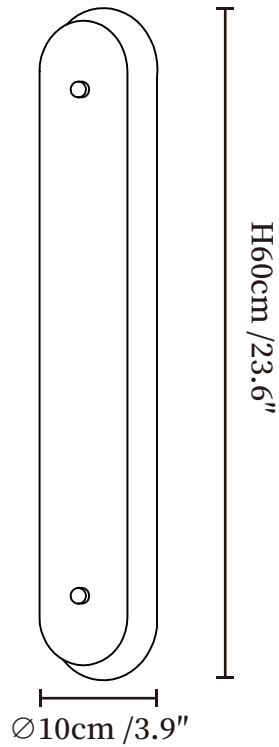

SPECIFICATION SHEET

SPECIFICATION DETAILS

*For custom options, consult factory for details

| | |
|---------------------------|---|
| Fixture Dimensions | Ø 3.9" x H 15.7" |
| Light source | Integrated LED |
| Wattage | ~8 Watts |
| Voltage | AC 110-240V |
| Dimming | Not supported |
| CRI(Ra) | 90+CRI |
| Mounting | Hardwired. |
| LED Rated Life | 30000 hours |
| Color Temperature | Warm Light (3000K), Neutral Light (4000K), Cool Light (6000K) |
| Control method | Compatible with common wall switches(not included) |
| Finishes | Gold, Black. |
| Shade Details | White. |
| Material | Metal, Alabaster. |

SPECIFICATION SHEET

SPECIFICATION DETAILS

*For custom options, consult factory for details

| | |
|---------------------------|---|
| Fixture Dimensions | Ø 3.9" x H 23.6" |
| Light source | Integrated LED |
| Wattage | ~8 Watts |
| Voltage | AC 110-240V |
| Dimming | Not supported |
| CRI(Ra) | 90+CRI |
| Mounting | Hardwired. |
| LED Rated Life | 30000 hours |
| Color Temperature | Warm Light (3000K), Neutral Light (4000K), Cool Light (6000K) |
| Control method | Compatible with common wall switches(not included) |
| Finishes | Gold, Black. |
| Shade Details | White. |
| Material | Metal, Alabaster. |

SPECIFICATION SHEET

SPECIFICATION DETAILS

*For custom options, consult factory for details

| | |
|---------------------------|---|
| Fixture Dimensions | Ø 3.9" x H 31.5" |
| Light source | Integrated LED |
| Wattage | ~8 Watts |
| Voltage | AC 110-240V |
| Dimming | Not supported |
| CRI(Ra) | 90+CRI |
| Mounting | Hardwired. |
| LED Rated Life | 30000 hours |
| Color Temperature | Warm Light (3000K), Neutral Light (4000K), Cool Light (6000K) |
| Control method | Compatible with common wall switches(not included) |
| Finishes | Gold, Black. |
| Shade Details | White. |
| Material | Metal, Alabaster. |
