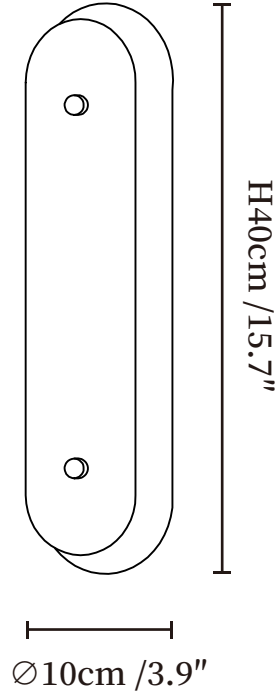

SPECIFICATION SHEET

SPECIFICATION DETAILS

*For custom options, consult factory for details

| | |
|---------------------------|---|
| Fixture Dimensions | Ø 3.9" x H 15.7" |
| Light source | Integrated LED |
| Wattage | ~8 Watts |
| Voltage | AC 110-240V |
| Dimming | Not supported |
| CRI(Ra) | 90+CRI |
| Mounting | Hardwired. |
| LED Rated Life | 30000 hours |
| Color Temperature | Warm Light (3000K), Neutral Light (4000K), Cool Light (6000K) |
| Control method | Compatible with common wall switches(not included) |
| Finishes | Gold, Black. |
| Shade Details | White. |
| Material | Metal, Alabaster. |

SPECIFICATION SHEET

SPECIFICATION DETAILS

*For custom options, consult factory for details

| | |
|---------------------------|---|
| Fixture Dimensions | Ø 3.9" x H 23.6" |
| Light source | Integrated LED |
| Wattage | ~8 Watts |
| Voltage | AC 110-240V |
| Dimming | Not supported |
| CRI(Ra) | 90+CRI |
| Mounting | Hardwired. |
| LED Rated Life | 30000 hours |
| Color Temperature | Warm Light (3000K), Neutral Light (4000K), Cool Light (6000K) |
| Control method | Compatible with common wall switches(not included) |
| Finishes | Gold, Black. |
| Shade Details | White. |
| Material | Metal, Alabaster. |

SPECIFICATION SHEET

SPECIFICATION DETAILS

*For custom options, consult factory for details

| | |
|---------------------------|---|
| Fixture Dimensions | Ø 3.9" x H 31.5" |
| Light source | Integrated LED |
| Wattage | ~8 Watts |
| Voltage | AC 110-240V |
| Dimming | Not supported |
| CRI(Ra) | 90+CRI |
| Mounting | Hardwired. |
| LED Rated Life | 30000 hours |
| Color Temperature | Warm Light (3000K), Neutral Light (4000K), Cool Light (6000K) |
| Control method | Compatible with common wall switches(not included) |
| Finishes | Gold, Black. |
| Shade Details | White. |
| Material | Metal, Alabaster. |
