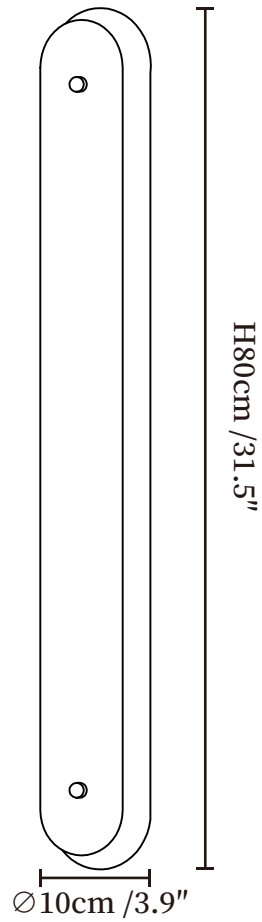

SPECIFICATION SHEET

SPECIFICATION DETAILS

*For custom options, consult factory for details

| | |
|---------------------------|---|
| Fixture Dimensions | Ø 3.9" x H 15.7" |
| Light source | Integrated LED |
| Wattage | ~8 Watts |
| Voltage | AC 110-240V |
| Dimming | Not supported |
| CRI(Ra) | 90+CRI |
| Mounting | Hardwired. |
| LED Rated Life | 30000 hours |
| Color Temperature | Warm Light (3000K), Neutral Light (4000K), Cool Light (6000K) |
| Control method | Compatible with common wall switches(not included) |
| Finishes | Gold, Black. |
| Shade Details | White. |
| Material | Metal, Alabaster. |

SPECIFICATION SHEET

SPECIFICATION DETAILS

*For custom options, consult factory for details

| | |
|---------------------------|---|
| Fixture Dimensions | Ø 3.9" x H 23.6" |
| Light source | Integrated LED |
| Wattage | ~8 Watts |
| Voltage | AC 110-240V |
| Dimming | Not supported |
| CRI(Ra) | 90+CRI |
| Mounting | Hardwired. |
| LED Rated Life | 30000 hours |
| Color Temperature | Warm Light (3000K), Neutral Light (4000K), Cool Light (6000K) |
| Control method | Compatible with common wall switches(not included) |
| Finishes | Gold, Black. |
| Shade Details | White. |
| Material | Metal, Alabaster. |

SPECIFICATION SHEET

SPECIFICATION DETAILS

*For custom options, consult factory for details

| | |
|---------------------------|---|
| Fixture Dimensions | Ø 3.9" x H 31.5" |
| Light source | Integrated LED |
| Wattage | ~8 Watts |
| Voltage | AC 110-240V |
| Dimming | Not supported |
| CRI(Ra) | 90+CRI |
| Mounting | Hardwired. |
| LED Rated Life | 30000 hours |
| Color Temperature | Warm Light (3000K), Neutral Light (4000K), Cool Light (6000K) |
| Control method | Compatible with common wall switches(not included) |
| Finishes | Gold, Black. |
| Shade Details | White. |
| Material | Metal, Alabaster. |
