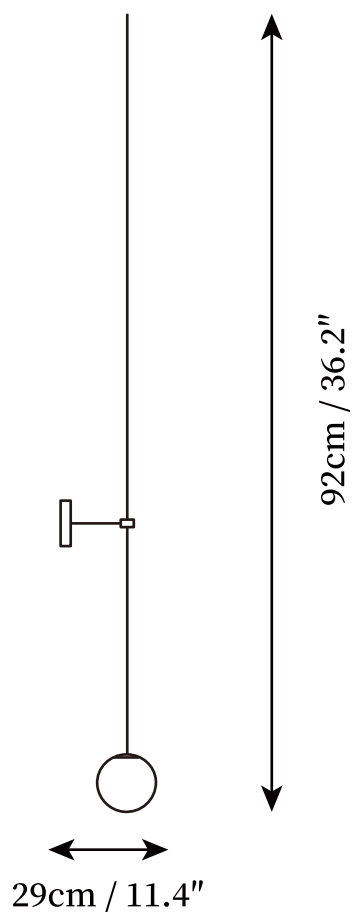

## SPECIFICATION DETAILS

\*For custom options, consult factory for details

<b>Fixture Dimensions</b>	L 7.9" x H 21.7"
<b>Light source</b>	G9 (bulb not included)
<b>Wattage</b>	~ 5W incandescent bulb or LED equivalent.
<b>Voltage</b>	AC 110-240V
<b>Mounting</b>	Hardwired.
<b>Dimming</b>	Compatible with dimmable bulbs (bulb not included)
<b>Control method</b>	Compatible with common wall switches(not included)
<b>Finishes</b>	Gold, Black.
<b>Shade Details</b>	White.
<b>Material</b>	Metal, Glass

## SPECIFICATION DETAILS

\*For custom options, consult factory for details

<b>Fixture Dimensions</b>	L 10.2" x H 30.3"
<b>Light source</b>	G9 (bulb not included)
<b>Wattage</b>	~ 5W incandescent bulb or LED equivalent.
<b>Voltage</b>	AC 110-240V
<b>Mounting</b>	Hardwired.
<b>Dimming</b>	Compatible with dimmable bulbs (bulb not included)
<b>Control method</b>	Compatible with common wall switches (not included)
<b>Finishes</b>	Gold, Black.
<b>Shade Details</b>	White.
<b>Material</b>	Metal, Glass

## SPECIFICATION DETAILS

\*For custom options, consult factory for details

<b>Fixture Dimensions</b>	L 11.4" x H 36.2"
<b>Light source</b>	G9 (bulb not included)
<b>Wattage</b>	~ 5W incandescent bulb or LED equivalent.
<b>Voltage</b>	AC 110-240V
<b>Mounting</b>	Hardwired.
<b>Dimming</b>	Compatible with dimmable bulbs (bulb not included)
<b>Control method</b>	Compatible with common wall switches (not included)
<b>Finishes</b>	Gold, Black.
<b>Shade Details</b>	White.
<b>Material</b>	Metal, Glass

## SPECIFICATION DETAILS

\*For custom options, consult factory for details

<b>Fixture Dimensions</b>	L 11.4" x H 47.2"
<b>Light source</b>	G9 (bulb not included)
<b>Wattage</b>	~ 5W incandescent bulb or LED equivalent.
<b>Voltage</b>	AC 110-240V
<b>Mounting</b>	Hardwired.
<b>Dimming</b>	Compatible with dimmable bulbs (bulb not included)
<b>Control method</b>	Compatible with common wall switches (not included)
<b>Finishes</b>	Gold, Black.
<b>Shade Details</b>	White.
<b>Material</b>	Metal, Glass