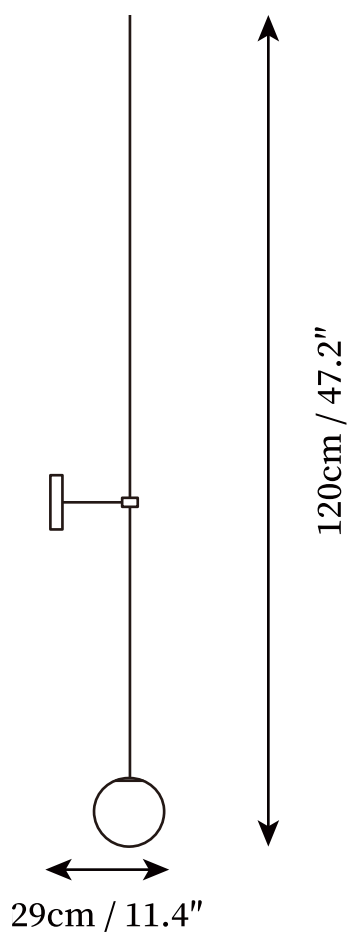

## SPECIFICATION DETAILS

\*For custom options, consult factory for details

<b>Fixture Dimensions</b>	L 7.9" x H 21.7"
<b>Light source</b>	G9 (bulb not included)
<b>Wattage</b>	~ 5W incandescent bulb or LED equivalent.
<b>Voltage</b>	AC 110-240V
<b>Mounting</b>	Hardwired.
<b>Dimming</b>	Compatible with dimmable bulbs (bulb not included)
<b>Control method</b>	Compatible with common wall switches(not included)
<b>Finishes</b>	Gold, Black.
<b>Shade Details</b>	White.
<b>Material</b>	Metal, Glass

## SPECIFICATION DETAILS

\*For custom options, consult factory for details

<b>Fixture Dimensions</b>	L 10.2" x H 30.3"
<b>Light source</b>	G9 (bulb not included)
<b>Wattage</b>	~ 5W incandescent bulb or LED equivalent.
<b>Voltage</b>	AC 110-240V
<b>Mounting</b>	Hardwired.
<b>Dimming</b>	Compatible with dimmable bulbs (bulb not included)
<b>Control method</b>	Compatible with common wall switches (not included)
<b>Finishes</b>	Gold, Black.
<b>Shade Details</b>	White.
<b>Material</b>	Metal, Glass

## SPECIFICATION DETAILS

\*For custom options, consult factory for details

<b>Fixture Dimensions</b>	L 11.4" x H 36.2"
<b>Light source</b>	G9 (bulb not included)
<b>Wattage</b>	~ 5W incandescent bulb or LED equivalent.
<b>Voltage</b>	AC 110-240V
<b>Mounting</b>	Hardwired.
<b>Dimming</b>	Compatible with dimmable bulbs (bulb not included)
<b>Control method</b>	Compatible with common wall switches (not included)
<b>Finishes</b>	Gold, Black.
<b>Shade Details</b>	White.
<b>Material</b>	Metal, Glass

## SPECIFICATION DETAILS

\*For custom options, consult factory for details

<b>Fixture Dimensions</b>	L 11.4" x H 47.2"
<b>Light source</b>	G9 (bulb not included)
<b>Wattage</b>	~ 5W incandescent bulb or LED equivalent.
<b>Voltage</b>	AC 110-240V
<b>Mounting</b>	Hardwired.
<b>Dimming</b>	Compatible with dimmable bulbs (bulb not included)
<b>Control method</b>	Compatible with common wall switches (not included)
<b>Finishes</b>	Gold, Black.
<b>Shade Details</b>	White.
<b>Material</b>	Metal, Glass