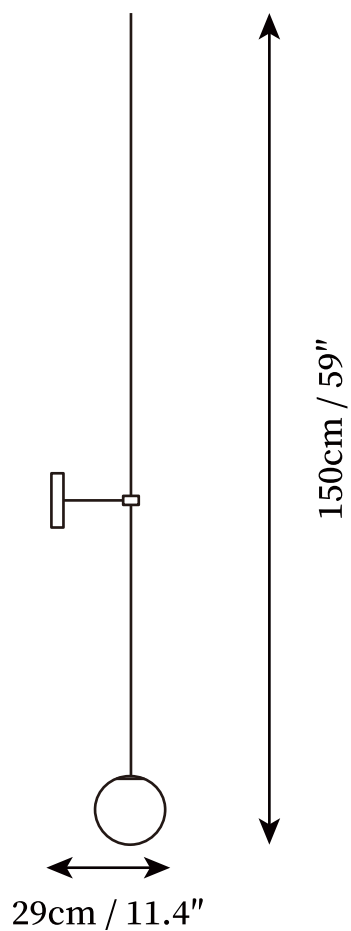

SPECIFICATION SHEET

SPECIFICATION DETAILS

*For custom options, consult factory for details

Fixture Dimensions	L 11.4" x H 59"
Light source	G9 (bulb not included)
Wattage	~ 5W incandescent bulb or LED equivalent.
Voltage	AC 110-240V
Mounting	Hardwired.
Dimming	Compatible with dimmable bulbs (bulb not included)
Control method	Compatible with common wall switches (not included)
Finishes	Gold, Black.
Shade Details	White.
Material	Metal, Glass