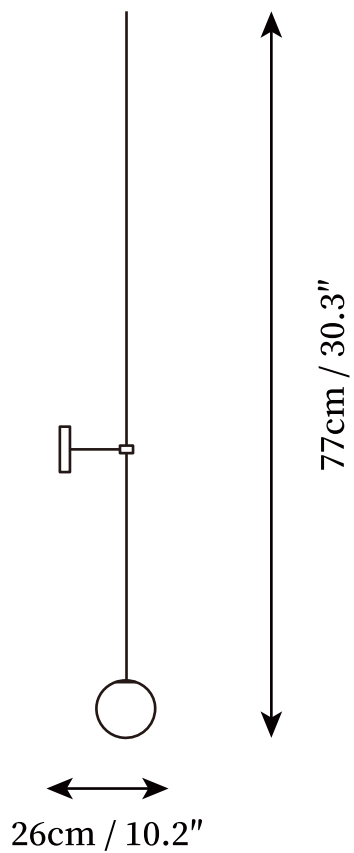

## SPECIFICATION DETAILS

\*For custom options, consult factory for details

<b>Fixture Dimensions</b>	L 7.9" x H 21.7"
<b>Light source</b>	G9 (bulb not included)
<b>Wattage</b>	~ 5W incandescent bulb or LED equivalent.
<b>Voltage</b>	AC 110-240V
<b>Mounting</b>	Hardwired.
<b>Dimming</b>	Compatible with dimmable bulbs (bulb not included)
<b>Control method</b>	Compatible with common wall switches(not included)
<b>Finishes</b>	Gold, Black.
<b>Shade Details</b>	White.
<b>Material</b>	Metal, Glass

## SPECIFICATION DETAILS

\*For custom options, consult factory for details

<b>Fixture Dimensions</b>	L 10.2" x H 30.3"
<b>Light source</b>	G9 (bulb not included)
<b>Wattage</b>	~ 5W incandescent bulb or LED equivalent.
<b>Voltage</b>	AC 110-240V
<b>Mounting</b>	Hardwired.
<b>Dimming</b>	Compatible with dimmable bulbs (bulb not included)
<b>Control method</b>	Compatible with common wall switches (not included)
<b>Finishes</b>	Gold, Black.
<b>Shade Details</b>	White.
<b>Material</b>	Metal, Glass

## SPECIFICATION DETAILS

\*For custom options, consult factory for details

<b>Fixture Dimensions</b>	L 11.4" x H 36.2"
<b>Light source</b>	G9 (bulb not included)
<b>Wattage</b>	~ 5W incandescent bulb or LED equivalent.
<b>Voltage</b>	AC 110-240V
<b>Mounting</b>	Hardwired.
<b>Dimming</b>	Compatible with dimmable bulbs (bulb not included)
<b>Control method</b>	Compatible with common wall switches (not included)
<b>Finishes</b>	Gold, Black.
<b>Shade Details</b>	White.
<b>Material</b>	Metal, Glass

## SPECIFICATION DETAILS

\*For custom options, consult factory for details

<b>Fixture Dimensions</b>	L 11.4" x H 47.2"
<b>Light source</b>	G9 (bulb not included)
<b>Wattage</b>	~ 5W incandescent bulb or LED equivalent.
<b>Voltage</b>	AC 110-240V
<b>Mounting</b>	Hardwired.
<b>Dimming</b>	Compatible with dimmable bulbs (bulb not included)
<b>Control method</b>	Compatible with common wall switches (not included)
<b>Finishes</b>	Gold, Black.
<b>Shade Details</b>	White.
<b>Material</b>	Metal, Glass