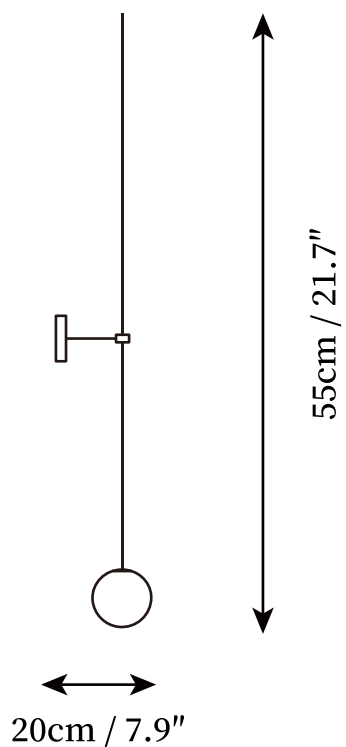

## SPECIFICATION DETAILS

\*For custom options, consult factory for details

<b>Fixture Dimensions</b>	L 7.9" x H 21.7"
<b>Light source</b>	G9 (bulb not included)
<b>Wattage</b>	~ 5W incandescent bulb or LED equivalent.
<b>Voltage</b>	AC 110-240V
<b>Mounting</b>	Hardwired.
<b>Dimming</b>	Compatible with dimmable bulbs (bulb not included)
<b>Control method</b>	Compatible with common wall switches(not included)
<b>Finishes</b>	Gold, Black.
<b>Shade Details</b>	White.
<b>Material</b>	Metal, Glass

## SPECIFICATION DETAILS

\*For custom options, consult factory for details

<b>Fixture Dimensions</b>	L 10.2" x H 30.3"
<b>Light source</b>	G9 (bulb not included)
<b>Wattage</b>	~ 5W incandescent bulb or LED equivalent.
<b>Voltage</b>	AC 110-240V
<b>Mounting</b>	Hardwired.
<b>Dimming</b>	Compatible with dimmable bulbs (bulb not included)
<b>Control method</b>	Compatible with common wall switches (not included)
<b>Finishes</b>	Gold, Black.
<b>Shade Details</b>	White.
<b>Material</b>	Metal, Glass

## SPECIFICATION DETAILS

\*For custom options, consult factory for details

<b>Fixture Dimensions</b>	L 11.4" x H 36.2"
<b>Light source</b>	G9 (bulb not included)
<b>Wattage</b>	~ 5W incandescent bulb or LED equivalent.
<b>Voltage</b>	AC 110-240V
<b>Mounting</b>	Hardwired.
<b>Dimming</b>	Compatible with dimmable bulbs (bulb not included)
<b>Control method</b>	Compatible with common wall switches (not included)
<b>Finishes</b>	Gold, Black.
<b>Shade Details</b>	White.
<b>Material</b>	Metal, Glass

## SPECIFICATION DETAILS

\*For custom options, consult factory for details

<b>Fixture Dimensions</b>	L 11.4" x H 47.2"
<b>Light source</b>	G9 (bulb not included)
<b>Wattage</b>	~ 5W incandescent bulb or LED equivalent.
<b>Voltage</b>	AC 110-240V
<b>Mounting</b>	Hardwired.
<b>Dimming</b>	Compatible with dimmable bulbs (bulb not included)
<b>Control method</b>	Compatible with common wall switches (not included)
<b>Finishes</b>	Gold, Black.
<b>Shade Details</b>	White.
<b>Material</b>	Metal, Glass