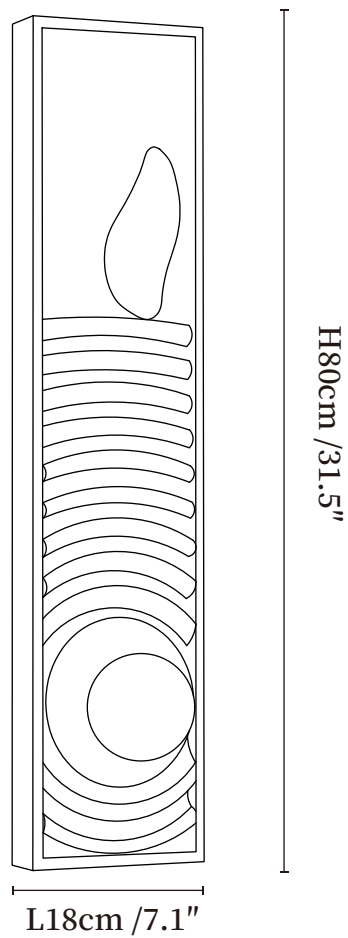

SPECIFICATION SHEET

SPECIFICATION DETAILS

*For custom options, consult factory for details

Fixture Dimensions	L 7.1" x H 31.5"
Light source	G9(bulb not included)
Wattage	MAX 5W incandescent bulb or LED equivalent.
Voltage	AC 110-240V
Mounting	Hardwired.
Dimming	Compatible with dimmable bulbs (bulb not included)
Control method	Compatible with common wall switches(not included)
Finishes	Wood Color, Walnut Color, Black.
Shade Details	White.
Material	Metal, Wood, Glass.
