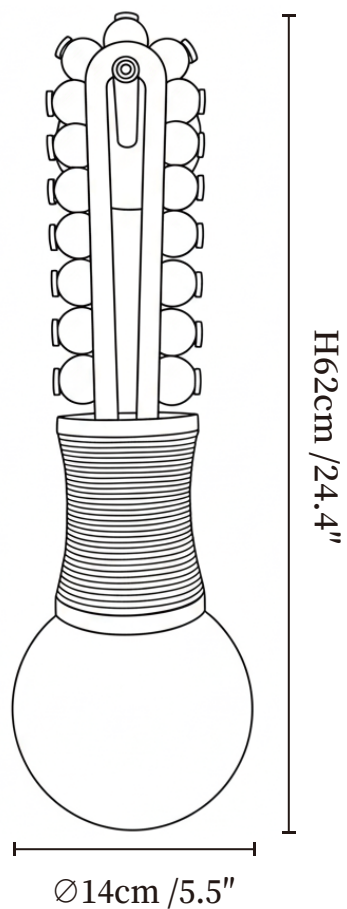

# SPECIFICATION SHEET

---

## SPECIFICATION DETAILS

\*For custom options, consult factory for details

<b>Fixture Dimensions</b>	Ø 5.5" x H 24.4"
<b>Light source</b>	G9 (bulb not included)
<b>Wattage</b>	MAX 5W incandescent bulb or LED equivalent.
<b>Voltage</b>	AC 110-240V
<b>Mounting</b>	Hardwired.
<b>Dimming</b>	Compatible with dimmable bulbs (bulb not included)
<b>Control method</b>	Compatible with common wall switches (not included)
<b>Finishes</b>	Brass & Green, Brass & Beige, Brass & Blue Brass & Brown.
<b>Shade Details</b>	White.
<b>Material</b>	Brass, Marble, Agate, Stone.