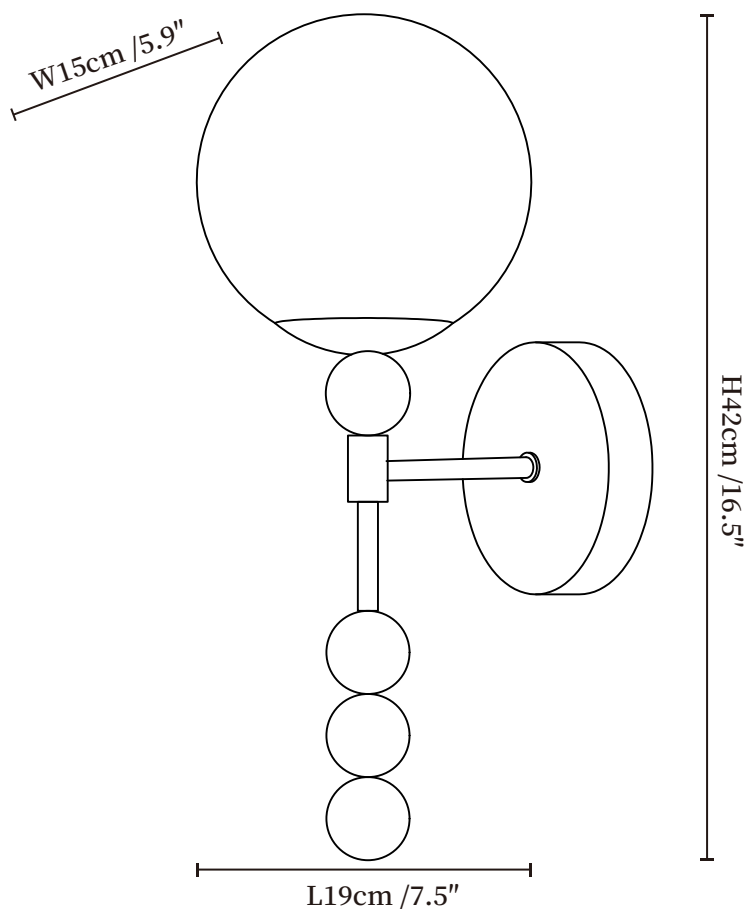

SPECIFICATION SHEET

SPECIFICATION DETAILS

*For custom options, consult factory for details

Fixture Dimensions	L 7.5" x W 5.9" x H 16.5"
Light source	E26 or E27 (bulb not included)
Wattage	MAX 40W incandescent bulb or LED equivalent.
Voltage	AC 110-240V
Mounting	Hardwired.
Dimming	Compatible with dimmable bulbs (bulb not included)
Control method	Compatible with common wall switches (not included)
Finishes	Gold, Dark Walnut.
Shade Details	White.
Material	Metal, Wood, Glass.