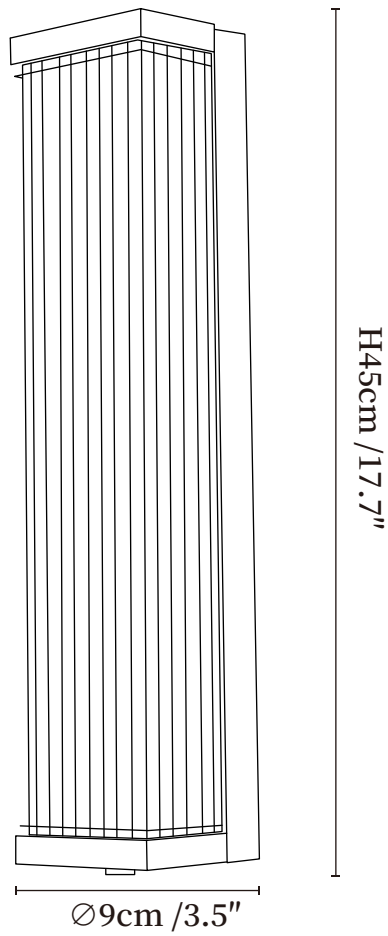

SPECIFICATION SHEET

SPECIFICATION DETAILS

*For custom options, consult factory for details

Fixture Dimensions	$\text{Ø} 3.5'' \times \text{H} 13.8'' \text{Ø} 3.5'' \times \text{H} 17.7''$
Light source	Integrated LED
Wattage	~22 Watts
Voltage	AC 110-240V
Dimming	Not supported
CRI(Ra)	90+CRI
Mounting	Hardwired.
LED Rated Life	30000 hours
Color Temperature	Warm Light (3000K), Neutral Light (4000K), Cool Light (6000K)
Control method	Compatible with common wall switches (
Finishes	Gold, Black.
Shade Details	Clear.
Material	Metal, Glass.

SPECIFICATION SHEET

SPECIFICATION DETAILS

*For custom options, consult factory for details

Fixture Dimensions	Ø 3.5" x H 13.8" / Ø 3.5" x H 17.7"
Light source	Integrated LED
Wattage	~22 Watts
Voltage	AC 110-240V
Dimming	Not supported
CRI(Ra)	90+CRI
Mounting	Hardwired.
LED Rated Life	30000 hours
Color Temperature	Warm Light (3000K), Neutral Light (4000K), Cool Light (6000K)
Control method	Compatible with common wall switches(
Finishes	Gold, Black.
Shade Details	Clear.
Material	Metal, Glass.