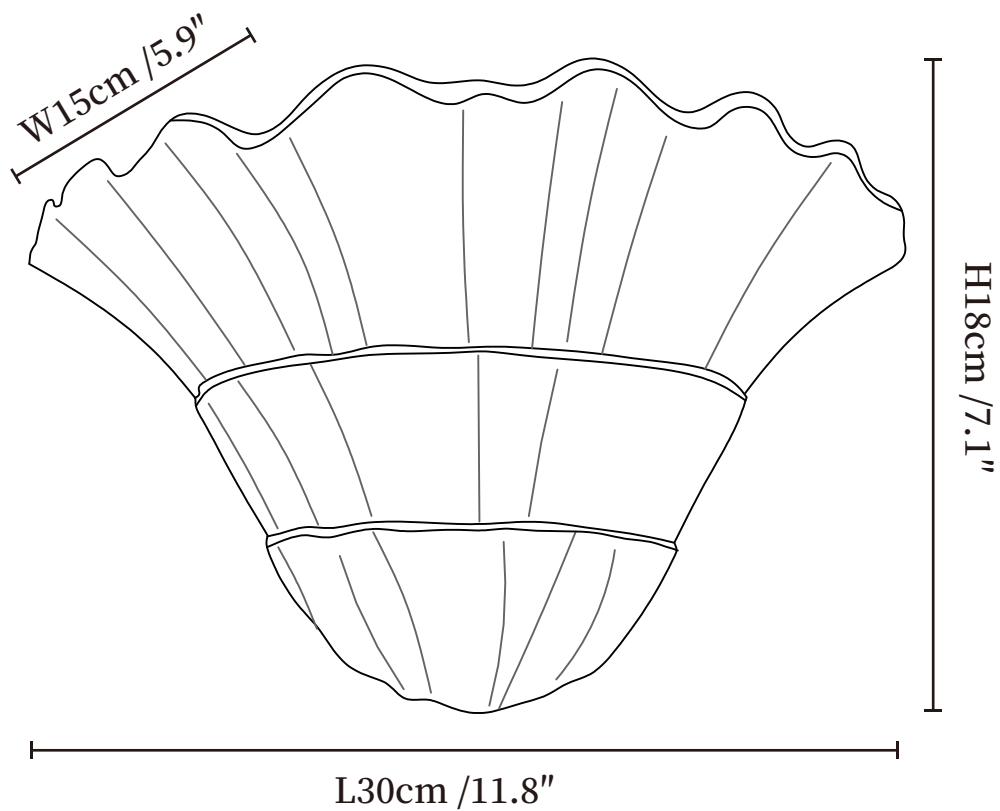

## SPECIFICATION DETAILS

\*For custom options, consult factory for details

---

<b>Fixture Dimensions</b>	L 11.8" x H 7.1" x W 5.9"
<b>Light source</b>	G9(bulb not included)
<b>Wattage</b>	MAX 5W incandescent bulb or LED equivalent.
<b>Voltage</b>	AC 110-240V
<b>Mounting</b>	Hardwired.
<b>Dimming</b>	Compatible with dimmable bulbs (bulb not included)
<b>Control method</b>	Compatible with common wall switches (not included)
<b>Finishes</b>	White.
<b>Shade Details</b>	White.
<b>Material</b>	Metal, Plaster.