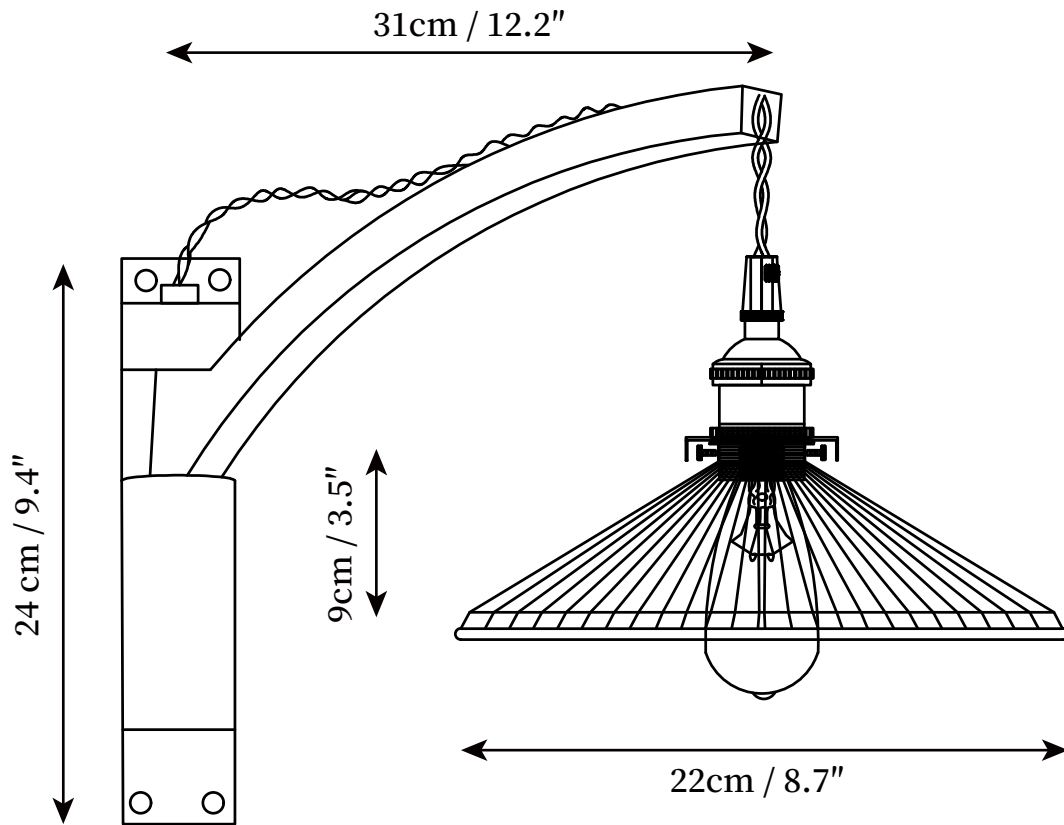

## SPECIFICATION DETAILS

\*For custom options, consult factory for details

<b>Fixture Dimensions</b>	D 8.7" x H 3.5"
<b>Light source</b>	E27
<b>Wattage</b>	Max 40W
<b>Voltage</b>	AC 110-240V
<b>Color Temperature</b>	Based on the purchase of light bulbs
<b>CRI(Ra)</b>	80CRI
<b>Mounting</b>	Wall
<b>Driver Required</b>	No
<b>Optional Color Temps</b>	Buy bulbs as needed
<b>LED Rated Life</b>	Based on bulb life (we do not supply bulbs)
<b>Dimming</b>	Dimming is not supported
<b>Finishes</b>	Brass
<b>Shade Details</b>	White ceramic
<b>Material</b>	Walnut, Brass, Ceramic