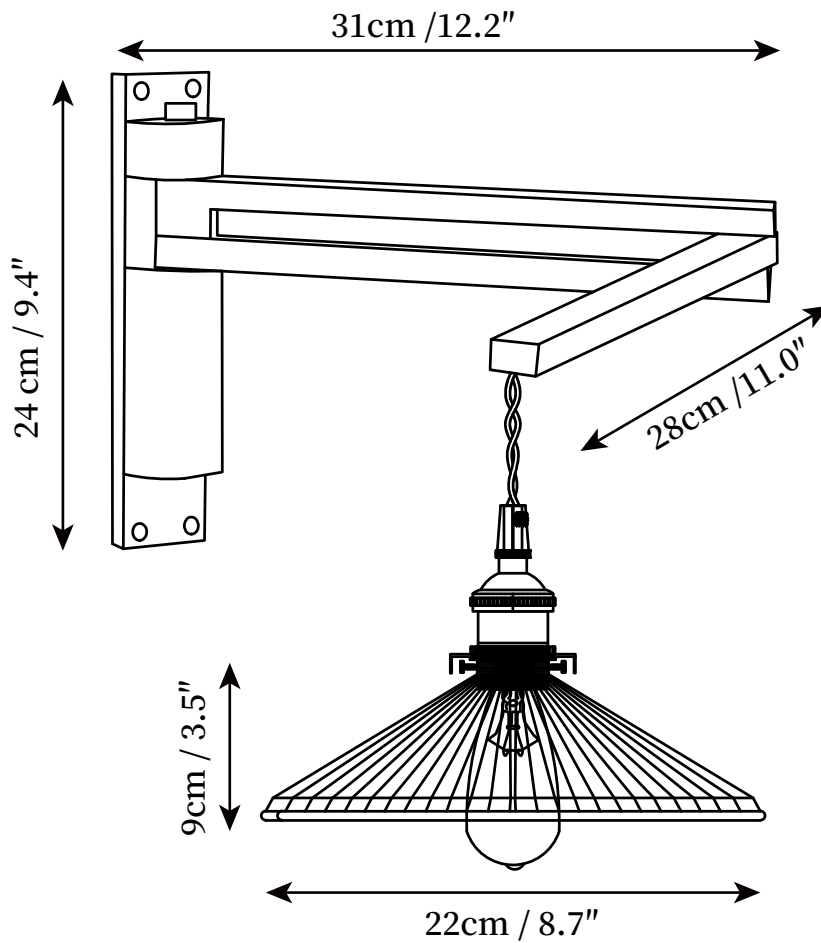

## SPECIFICATION DETAILS

\*For custom options, consult factory for details

<b>Fixture Dimensions</b>	D 8.7" x H 3.5"
<b>Light source</b>	E27
<b>Wattage</b>	Max 40W
<b>Voltage</b>	AC 110-240V
<b>Color Temperature</b>	Based on the purchase of light bulbs
<b>CRI(Ra)</b>	80CRI
<b>Mounting</b>	Wall
<b>Driver Required</b>	No
<b>Optional Color Temps</b>	Buy bulbs as needed
<b>LED Rated Life</b>	Based on bulb life (we do not supply bulbs)
<b>Dimming</b>	Dimming is not supported
<b>Finishes</b>	Brass
<b>Shade Details</b>	White ceramic
<b>Material</b>	Walnut, Brass, Ceramic