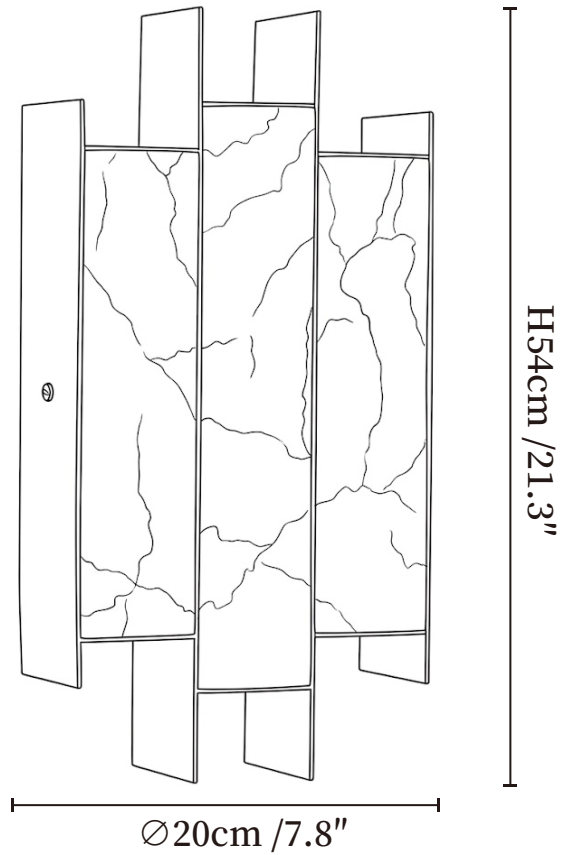

SPECIFICATION SHEET

SPECIFICATION DETAILS

*For custom options, consult factory for details

| | |
|---------------------------|---|
| Fixture Dimensions | Ø 7.8" x H 21.3" |
| Light source | Integrated LED |
| Wattage | ~8 Watts |
| Voltage | AC 110-240V |
| Dimming | Not supported |
| CRI(Ra) | 90+CRI |
| Mounting | Hardwired. |
| LED Rated Life | 30000 hours |
| Color Temperature | Warm Light (3000K), Neutral Light (4000K), Cool Light (6000K) |
| Control method | Compatible with common wall switches (not included) |
| Finishes | Black. |
| Shade Details | White. |
| Material | Metal, Alabaster. |