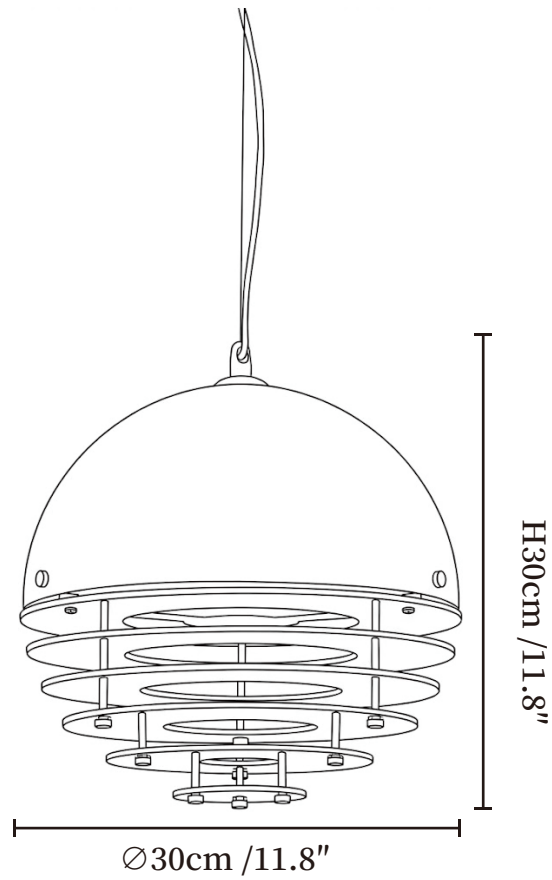

# SPECIFICATION SHEET

---

## SPECIFICATION DETAILS

\*For custom options, consult factory for details

<b>Fixture Dimensions</b>	Ø 11.8" x H 11.8"
<b>Light source</b>	Integrated LED
<b>Wattage</b>	~ 5W
<b>Voltage</b>	AC 110-240V
<b>Dimming</b>	Not supported
<b>CRI(Ra)</b>	90+ CRI
<b>Mounting</b>	Hardwired.
<b>LED Rated Life</b>	30000 hours
<b>Color Temperature</b>	Warm Light (3000K), Neutral Light (4000K), Cool Light (6000K)
<b>Control method</b>	Compatible with common wall switches (not included)
<b>Finishes</b>	Orange.
<b>Shadow Details</b>	White.
<b>Material</b>	Metal, Acrylic, Glass.
<b>Wire Length</b>	The standard length of the cord is 59" (150 cm), the length is adjustable.