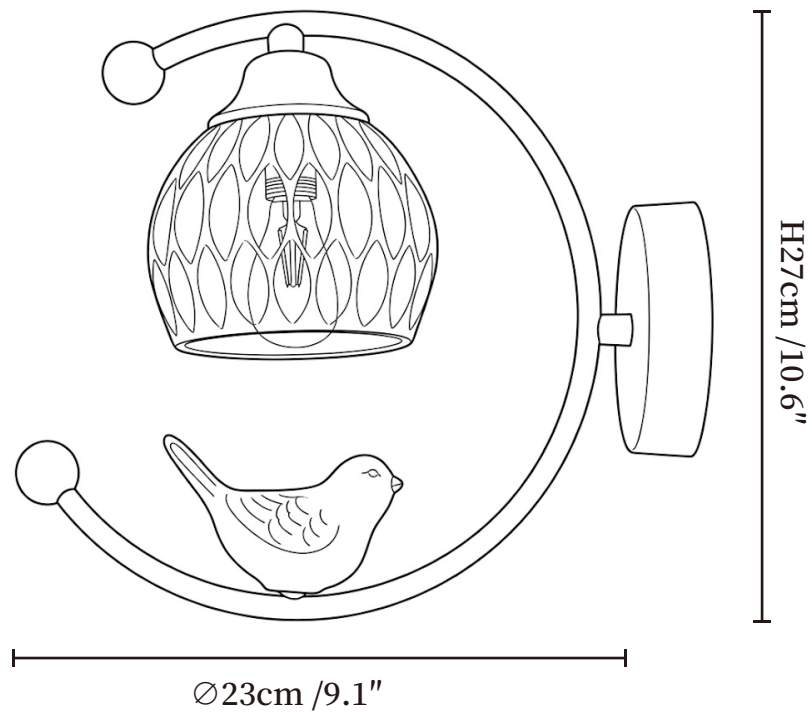

SPECIFICATION SHEET

SPECIFICATION DETAILS

*For custom options, consult factory for details

Fixture Dimensions	Ø 9.1" x H 10.6"
Light source	G9 (bulb not included)
Wattage	MAX 5W incandescent bulb or LED equivalent.
Voltage	AC 110-240V
Mounting	Hardwired.
Dimming	Compatible with dimmable bulbs (bulb not included)
Control method	Compatible with common wall switches (not included)
Finishes	Brass & Black, Black, Copper, Nickel, White.
Shade Details	Clear.
Material	Brass, Glass, Ceramics