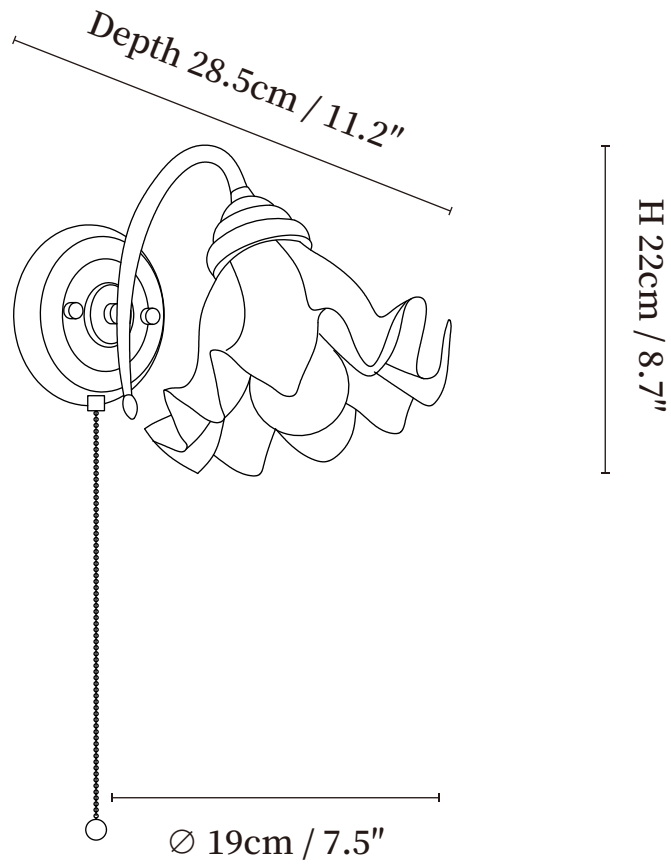

SPECIFICATION SHEET

SPECIFICATION DETAILS

*For custom options, consult factory for details

Fixture Dimensions	D 7.5" x H 8.7"
Light source	E26 or E27 (bulb not included)
Wattage	MAX 40W incandescent bulb or LED equivalent.
Voltage	AC 110-240V
Dimming	Compatible with dimmable LED and dimmable bulbs.
CRI(Ra)	90+CRI
Mounting	Hardwired.
LED Rated Life	30000 hours
Color Temperature	Warm Light (3000K), Neutral Light (4000K), Cool Light (6000K)
Control method	Compatible with common wall switches (not included)
Finishes	Walnut wood color
Shade Details	White
Material	Metal, Iron, Wood, Glass