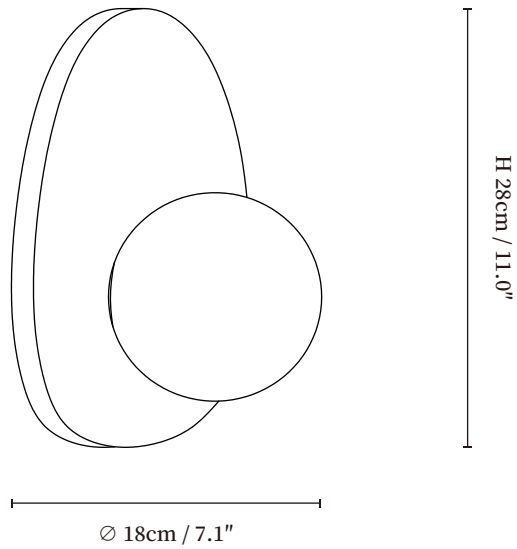

SPECIFICATION SHEET

SPECIFICATION DETAILS

*For custom options, consult factory for details

Fixture Dimensions	$\varnothing 7.1'' \times H 11.0''$
Light source	G9(bulb not included)
Wattage	~5W
Voltage	AC 110-240V
Mounting	Hardwired.
Dimming	Compatible with dimmable bulbs (bulb not included)
Control method	Compatible with common wall switches(not included)
Finishes	Walnut Wood.
Shade Details	White.
Material	Wood, Glass.