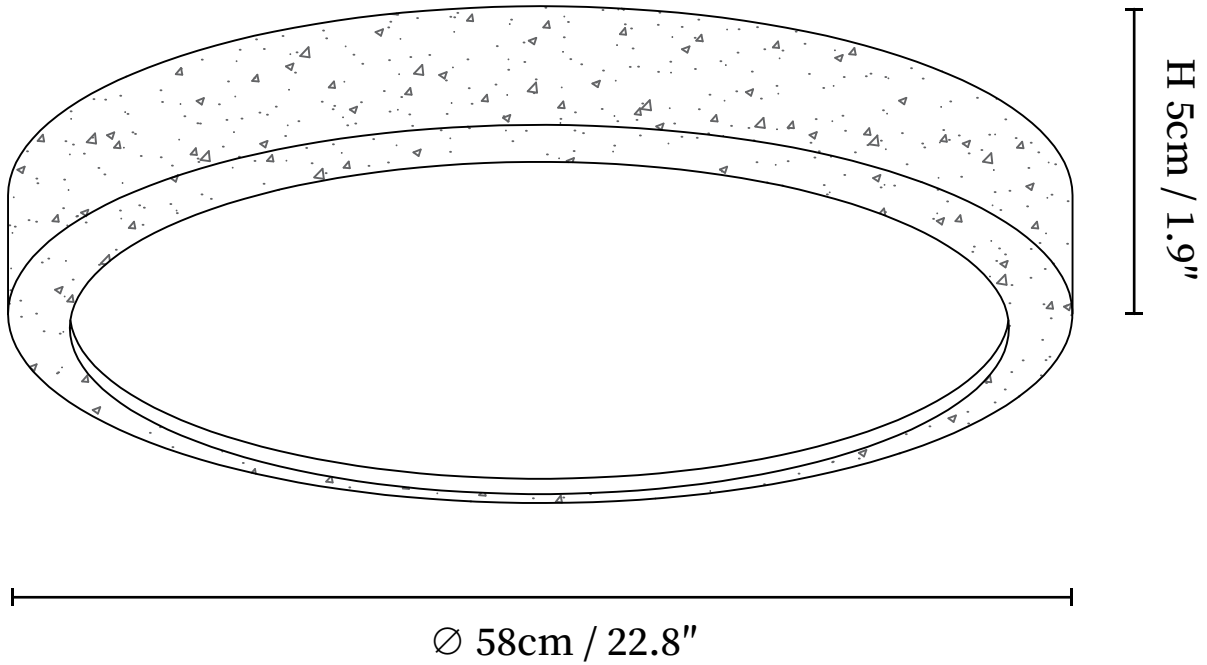

SPECIFICATION SHEET

SPECIFICATION DETAILS

*For custom options, consult factory for details

Fixture Dimensions	Ø 22.8" x H 1.9"
Light source	Integrated LED
Wattage	~72W
Voltage	AC 110-240V
Dimming	Not supported
CRI(Ra)	90+CRI
Mounting	Hardwired.
LED Rated Life	30000 hours
Color Temperature	Warm Light (3000K), Neutral Light (4000K), Cool Light (6000K)
Control method	Compatible with common wall switches (not included)
Finishes	Yellow Travertine
Shade Details	White.
Material	Yellow Travertine, Acrylic