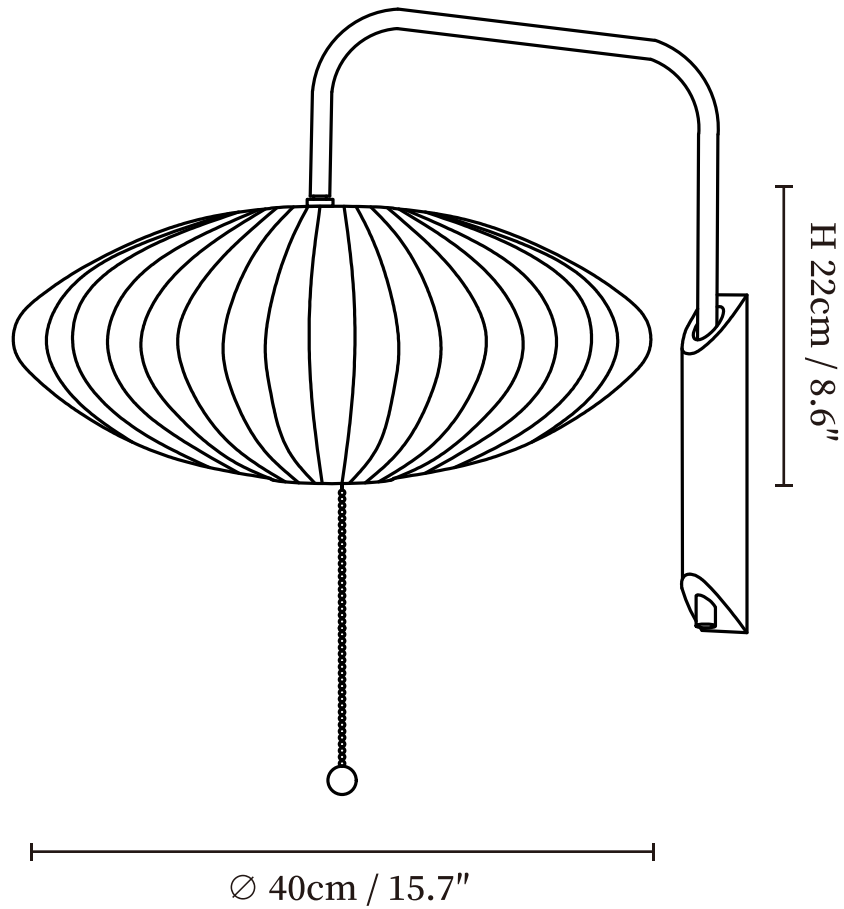

SPECIFICATION SHEET

SPECIFICATION DETAILS

*For custom options, consult factory for details

Fixture Dimensions	Ø 11" x H 15.7"
Light source	E26 or E27.
Wattage	Max 40W incandescent bulb or LED equivalent.
Voltage	AC 110-240V
Mounting	Hardwired.
Dimming	Compatible with dimmable bulbs (bulb not included)
Control method	Compatible with common wall switches(not included)
Finishes	Chrome & Walnut color.
Shade Details	White.
Material	Polymer, Steel, Walnut, Metal.

SPECIFICATION SHEET

SPECIFICATION DETAILS

*For custom options, consult factory for details

Fixture Dimensions	Ø 11.8" x H 11.8"
Light source	E26 or E27.
Wattage	Max 40W incandescent bulb or LED equivalent.
Voltage	AC 110-240V
Mounting	Hardwired.
Dimming	Compatible with dimmable bulbs (bulb not included)
Control method	Compatible with common wall switches (not included)
Finishes	Chrome & Walnut color.
Shade Details	White.
Material	Polymer, Steel, Walnut, Metal.

SPECIFICATION SHEET

SPECIFICATION DETAILS

*For custom options, consult factory for details

Fixture Dimensions	Ø 11.8" x H 11"
Light source	E26 or E27.
Wattage	Max 40W incandescent bulb or LED equivalent.
Voltage	AC 110-240V
Mounting	Hardwired.
Dimming	Compatible with dimmable bulbs (bulb not included)
Control method	Compatible with common wall switches(not included)
Finishes	Chrome & Walnut color.
Shade Details	White.
Material	Polymer, Steel, Walnut, Metal.

SPECIFICATION SHEET

SPECIFICATION DETAILS

*For custom options, consult factory for details

Fixture Dimensions	$\varnothing 15.7'' \times H 8.6''$
Light source	E26 or E27.
Wattage	Max 40W incandescent bulb or LED equivalent.
Voltage	AC 110-240V
Mounting	Hardwired.
Dimming	Compatible with dimmable bulbs (bulb not included)
Control method	Compatible with common wall switches (not included)
Finishes	Chrome & Walnut color.
Shade Details	White.
Material	Polymer, Steel, Walnut, Metal.