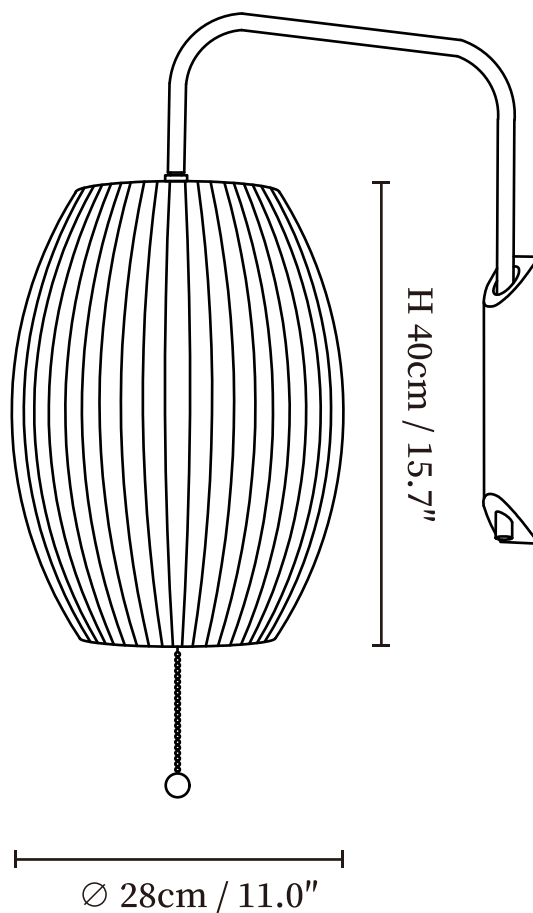

SPECIFICATION SHEET

SPECIFICATION DETAILS

*For custom options, consult factory for details

Fixture Dimensions	Ø 11" x H 15.7"
Light source	E26 or E27.
Wattage	Max 40W incandescent bulb or LED equivalent.
Voltage	AC 110-240V
Mounting	Hardwired.
Dimming	Compatible with dimmable bulbs (bulb not included)
Control method	Compatible with common wall switches(not included)
Finishes	Chrome & Walnut color.
Shade Details	White.
Material	Polymer, Steel, Walnut, Metal.

SPECIFICATION SHEET

SPECIFICATION DETAILS

*For custom options, consult factory for details

Fixture Dimensions	Ø 11.8" x H 11.8"
Light source	E26 or E27.
Wattage	Max 40W incandescent bulb or LED equivalent.
Voltage	AC 110-240V
Mounting	Hardwired.
Dimming	Compatible with dimmable bulbs (bulb not included)
Control method	Compatible with common wall switches (not included)
Finishes	Chrome & Walnut color.
Shade Details	White.
Material	Polymer, Steel, Walnut, Metal.

SPECIFICATION SHEET

SPECIFICATION DETAILS

*For custom options, consult factory for details

Fixture Dimensions	Ø 11.8" x H 11"
Light source	E26 or E27.
Wattage	Max 40W incandescent bulb or LED equivalent.
Voltage	AC 110-240V
Mounting	Hardwired.
Dimming	Compatible with dimmable bulbs (bulb not included)
Control method	Compatible with common wall switches(not included)
Finishes	Chrome & Walnut color.
Shade Details	White.
Material	Polymer, Steel, Walnut, Metal.

SPECIFICATION SHEET

SPECIFICATION DETAILS

*For custom options, consult factory for details

Fixture Dimensions	$\varnothing 15.7'' \times H 8.6''$
Light source	E26 or E27.
Wattage	Max 40W incandescent bulb or LED equivalent.
Voltage	AC 110-240V
Mounting	Hardwired.
Dimming	Compatible with dimmable bulbs (bulb not included)
Control method	Compatible with common wall switches (not included)
Finishes	Chrome & Walnut color.
Shade Details	White.
Material	Polymer, Steel, Walnut, Metal.