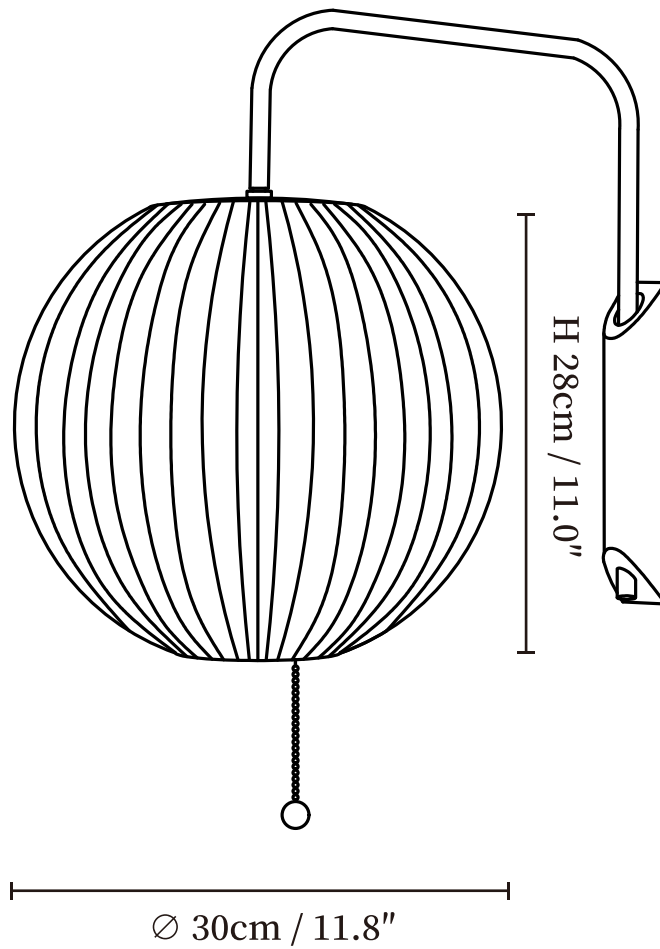

SPECIFICATION SHEET

SPECIFICATION DETAILS

*For custom options, consult factory for details

Fixture Dimensions	Ø 11" x H 15.7"
Light source	E26 or E27.
Wattage	Max 40W incandescent bulb or LED equivalent.
Voltage	AC 110-240V
Mounting	Hardwired.
Dimming	Compatible with dimmable bulbs (bulb not included)
Control method	Compatible with common wall switches(not included)
Finishes	Chrome & Walnut color.
Shade Details	White.
Material	Polymer, Steel, Walnut, Metal.

SPECIFICATION SHEET

SPECIFICATION DETAILS

*For custom options, consult factory for details

Fixture Dimensions	Ø 11.8" x H 11.8"
Light source	E26 or E27.
Wattage	Max 40W incandescent bulb or LED equivalent.
Voltage	AC 110-240V
Mounting	Hardwired.
Dimming	Compatible with dimmable bulbs (bulb not included)
Control method	Compatible with common wall switches (not included)
Finishes	Chrome & Walnut color.
Shade Details	White.
Material	Polymer, Steel, Walnut, Metal.

SPECIFICATION SHEET

SPECIFICATION DETAILS

*For custom options, consult factory for details

Fixture Dimensions	Ø 11.8" x H 11"
Light source	E26 or E27.
Wattage	Max 40W incandescent bulb or LED equivalent.
Voltage	AC 110-240V
Mounting	Hardwired.
Dimming	Compatible with dimmable bulbs (bulb not included)
Control method	Compatible with common wall switches(not included)
Finishes	Chrome & Walnut color.
Shade Details	White.
Material	Polymer, Steel, Walnut, Metal.

SPECIFICATION SHEET

SPECIFICATION DETAILS

*For custom options, consult factory for details

Fixture Dimensions	$\varnothing 15.7'' \times H 8.6''$
Light source	E26 or E27.
Wattage	Max 40W incandescent bulb or LED equivalent.
Voltage	AC 110-240V
Mounting	Hardwired.
Dimming	Compatible with dimmable bulbs (bulb not included)
Control method	Compatible with common wall switches (not included)
Finishes	Chrome & Walnut color.
Shade Details	White.
Material	Polymer, Steel, Walnut, Metal.