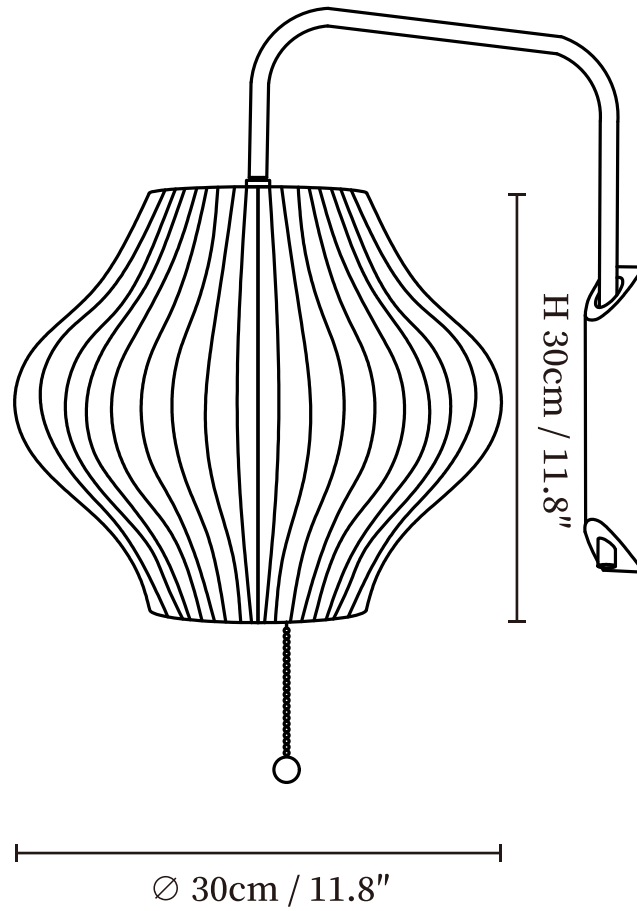

SPECIFICATION SHEET

SPECIFICATION DETAILS

*For custom options, consult factory for details

Fixture Dimensions	Ø 11" x H 15.7"
Light source	E26 or E27.
Wattage	Max 40W incandescent bulb or LED equivalent.
Voltage	AC 110-240V
Mounting	Hardwired.
Dimming	Compatible with dimmable bulbs (bulb not included)
Control method	Compatible with common wall switches(not included)
Finishes	Chrome & Walnut color.
Shade Details	White.
Material	Polymer, Steel, Walnut, Metal.

SPECIFICATION SHEET

SPECIFICATION DETAILS

*For custom options, consult factory for details

Fixture Dimensions	Ø 11.8" x H 11.8"
Light source	E26 or E27.
Wattage	Max 40W incandescent bulb or LED equivalent.
Voltage	AC 110-240V
Mounting	Hardwired.
Dimming	Compatible with dimmable bulbs (bulb not included)
Control method	Compatible with common wall switches (not included)
Finishes	Chrome & Walnut color.
Shade Details	White.
Material	Polymer, Steel, Walnut, Metal.

SPECIFICATION SHEET

SPECIFICATION DETAILS

*For custom options, consult factory for details

Fixture Dimensions	Ø 11.8" x H 11"
Light source	E26 or E27.
Wattage	Max 40W incandescent bulb or LED equivalent.
Voltage	AC 110-240V
Mounting	Hardwired.
Dimming	Compatible with dimmable bulbs (bulb not included)
Control method	Compatible with common wall switches(not included)
Finishes	Chrome & Walnut color.
Shade Details	White.
Material	Polymer, Steel, Walnut, Metal.

SPECIFICATION SHEET

SPECIFICATION DETAILS

*For custom options, consult factory for details

Fixture Dimensions	$\varnothing 15.7'' \times H 8.6''$
Light source	E26 or E27.
Wattage	Max 40W incandescent bulb or LED equivalent.
Voltage	AC 110-240V
Mounting	Hardwired.
Dimming	Compatible with dimmable bulbs (bulb not included)
Control method	Compatible with common wall switches (not included)
Finishes	Chrome & Walnut color.
Shade Details	White.
Material	Polymer, Steel, Walnut, Metal.