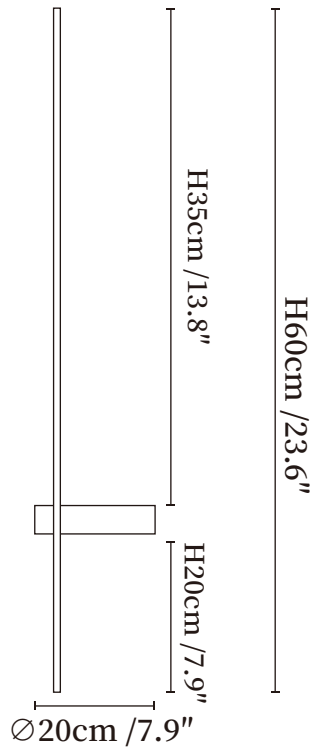

SPECIFICATION SHEET

SPECIFICATION DETAILS

*For custom options, consult factory for details

Fixture Dimensions	D 5.9" x H 26.5" (Power~8W 880lumens)
Light source	Integrated LED
Wattage	~8W
Voltage	AC 110-240V
Dimming	Not supported
CRI(Ra)	90+CRI
Mounting	Hardwired.
LED Rated Life	30000 hours
Color Temperature	Warm Light (3000K), Neutral Light (4000K), Cool Light (6000K)
Control method	Compatible with common wall switches(not included)
Finishes	Black.
Shade Details	White.
Material	Metal, Acrylic.

SPECIFICATION SHEET

SPECIFICATION DETAILS

*For custom options, consult factory for details

Fixture Dimensions	$\text{Ø} 5.9'' \times \text{H} 35.4''$
Light source	Integrated LED
Wattage	~10W
Voltage	AC 110-240V
Dimming	Not supported
CRI(Ra)	90+CRI
Mounting	Hardwired.
LED Rated Life	30000 hours
Color Temperature	Warm Light (3000K), Neutral Light (4000K), Cool Light (6000K)
Control method	Compatible with common wall switches(not included)
Finishes	Black.
Shade Details	White.
Material	Metal, Acrylic.

SPECIFICATION SHEET

SPECIFICATION DETAILS

*For custom options, consult factory for details

Fixture Dimensions	Ø 5.9" x H 47.2"
Light source	Integrated LED
Wattage	~24W
Voltage	AC 110-240V
Dimming	Not supported
CRI(Ra)	90+CRI
Mounting	Hardwired.
LED Rated Life	30000 hours
Color Temperature	Warm Light (3000K), Neutral Light (4000K), Cool Light (6000K)
Control method	Compatible with common wall switches (not included)
Finishes	Black.
Shade Details	White.
Material	Metal, Acrylic.