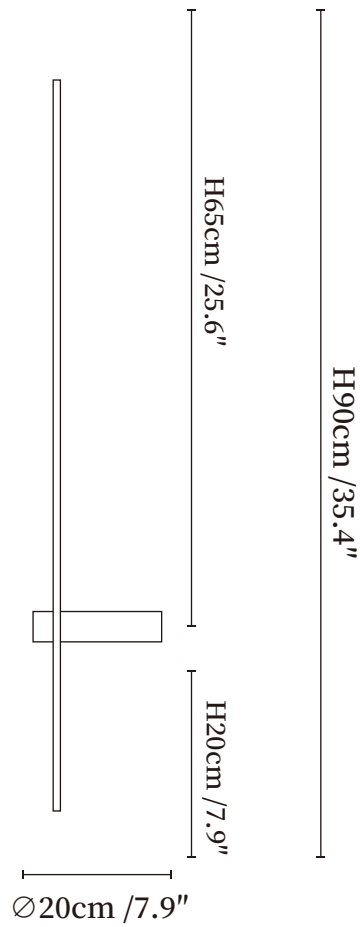

SPECIFICATION SHEET

SPECIFICATION DETAILS

*For custom options, consult factory for details

Fixture Dimensions	D 5.9" x H 26.5" (Power~8W 880lumens)
Light source	Integrated LED
Wattage	~8W
Voltage	AC 110-240V
Dimming	Not supported
CRI(Ra)	90+CRI
Mounting	Hardwired.
LED Rated Life	30000 hours
Color Temperature	Warm Light (3000K), Neutral Light (4000K), Cool Light (6000K)
Control method	Compatible with common wall switches(not included)
Finishes	Black.
Shade Details	White.
Material	Metal, Acrylic.

SPECIFICATION SHEET

SPECIFICATION DETAILS

*For custom options, consult factory for details

Fixture Dimensions	$\text{Ø} 5.9'' \times \text{H} 35.4''$
Light source	Integrated LED
Wattage	~10W
Voltage	AC 110-240V
Dimming	Not supported
CRI(Ra)	90+CRI
Mounting	Hardwired.
LED Rated Life	30000 hours
Color Temperature	Warm Light (3000K), Neutral Light (4000K), Cool Light (6000K)
Control method	Compatible with common wall switches(not included)
Finishes	Black.
Shade Details	White.
Material	Metal, Acrylic.

SPECIFICATION SHEET

SPECIFICATION DETAILS

*For custom options, consult factory for details

Fixture Dimensions	Ø 5.9" x H 47.2"
Light source	Integrated LED
Wattage	~24W
Voltage	AC 110-240V
Dimming	Not supported
CRI(Ra)	90+CRI
Mounting	Hardwired.
LED Rated Life	30000 hours
Color Temperature	Warm Light (3000K), Neutral Light (4000K), Cool Light (6000K)
Control method	Compatible with common wall switches (not included)
Finishes	Black.
Shade Details	White.
Material	Metal, Acrylic.