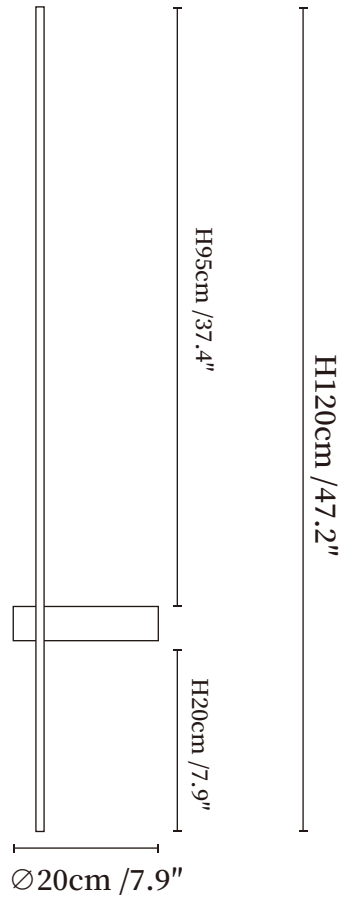

SPECIFICATION SHEET

SPECIFICATION DETAILS

*For custom options, consult factory for details

Fixture Dimensions	D 5.9" x H 26.5" (Power~8W 880lumens)
Light source	Integrated LED
Wattage	~8W
Voltage	AC 110-240V
Dimming	Not supported
CRI(Ra)	90+CRI
Mounting	Hardwired.
LED Rated Life	30000 hours
Color Temperature	Warm Light (3000K), Neutral Light (4000K), Cool Light (6000K)
Control method	Compatible with common wall switches(not included)
Finishes	Black.
Shade Details	White.
Material	Metal, Acrylic.

SPECIFICATION SHEET

SPECIFICATION DETAILS

*For custom options, consult factory for details

Fixture Dimensions	$\text{Ø} 5.9'' \times \text{H} 35.4''$
Light source	Integrated LED
Wattage	~10W
Voltage	AC 110-240V
Dimming	Not supported
CRI(Ra)	90+CRI
Mounting	Hardwired.
LED Rated Life	30000 hours
Color Temperature	Warm Light (3000K), Neutral Light (4000K), Cool Light (6000K)
Control method	Compatible with common wall switches(not included)
Finishes	Black.
Shade Details	White.
Material	Metal, Acrylic.

SPECIFICATION SHEET

SPECIFICATION DETAILS

*For custom options, consult factory for details

Fixture Dimensions	Ø 5.9" x H 47.2"
Light source	Integrated LED
Wattage	~24W
Voltage	AC 110-240V
Dimming	Not supported
CRI(Ra)	90+CRI
Mounting	Hardwired.
LED Rated Life	30000 hours
Color Temperature	Warm Light (3000K), Neutral Light (4000K), Cool Light (6000K)
Control method	Compatible with common wall switches (not included)
Finishes	Black.
Shade Details	White.
Material	Metal, Acrylic.