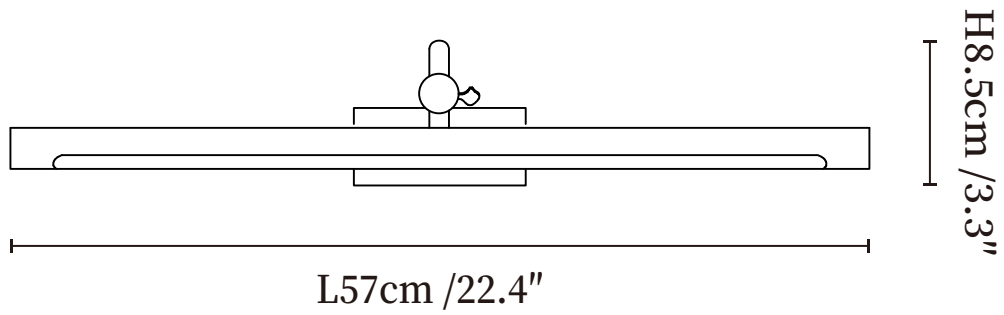

SPECIFICATION SHEET

SPECIFICATION DETAILS

*For custom options, consult factory for details

| | |
|---------------------------|---|
| Fixture Dimensions | L 16.5" x H 3.3" |
| Light source | Integrated LED |
| Wattage | ~8 Watts |
| Voltage | AC 110-240V |
| Dimming | Not supported |
| CRI(Ra) | 90+CRI |
| Mounting | Hardwired. |
| LED Rated Life | 30000 hours |
| Color Temperature | Warm Light (3000K), Neutral Light (4000K), Cool Light (6000K) |
| Control method | Compatible with common wall switches(|
| Finishes | Gold. |
| Shade Details | White. |
| Material | Metal, Acrylic. |

SPECIFICATION SHEET

SPECIFICATION DETAILS

*For custom options, consult factory for details

| | |
|---------------------------|---|
| Fixture Dimensions | L 22.4" x H 3.3" |
| Light source | Integrated LED |
| Wattage | ~11 Watts |
| Voltage | AC 110-240V |
| Dimming | Not supported |
| CRI(Ra) | 90+CRI |
| Mounting | Hardwired. |
| LED Rated Life | 30000 hours |
| Color Temperature | Warm Light (3000K), Neutral Light (4000K), Cool Light (6000K) |
| Control method | Compatible with common wall switches(|
| Finishes | Gold. |
| Shade Details | White. |
| Material | Metal, Acrylic. |

SPECIFICATION SHEET

SPECIFICATION DETAILS

*For custom options, consult factory for details

| | |
|---------------------------|---|
| Fixture Dimensions | L 30.3" x H 3.3" |
| Light source | Integrated LED |
| Wattage | ~15 Watts |
| Voltage | AC 110-240V |
| Dimming | Not supported |
| CRI(Ra) | 90+CRI |
| Mounting | Hardwired. |
| LED Rated Life | 30000 hours |
| Color Temperature | Warm Light (3000K), Neutral Light (4000K), Cool Light (6000K) |
| Control method | Compatible with common wall switches (|
| Finishes | Gold. |
| Shade Details | White. |
| Material | Metal, Acrylic. |