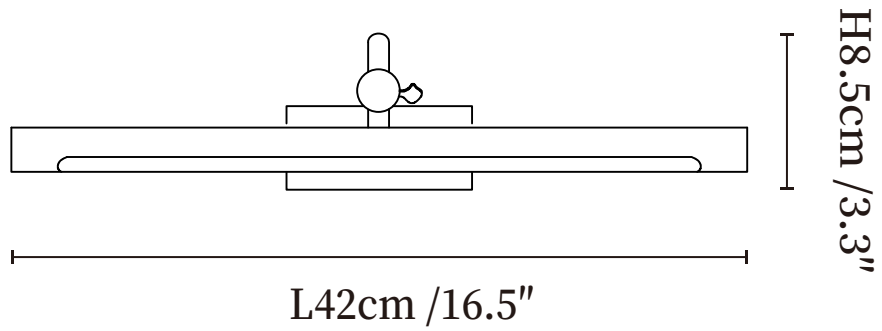

SPECIFICATION SHEET

SPECIFICATION DETAILS

*For custom options, consult factory for details

| | |
|---------------------------|---|
| Fixture Dimensions | L 16.5" x H 3.3" |
| Light source | Integrated LED |
| Wattage | ~8 Watts |
| Voltage | AC 110-240V |
| Dimming | Not supported |
| CRI(Ra) | 90+CRI |
| Mounting | Hardwired. |
| LED Rated Life | 30000 hours |
| Color Temperature | Warm Light (3000K), Neutral Light (4000K), Cool Light (6000K) |
| Control method | Compatible with common wall switches(|
| Finishes | Gold. |
| Shade Details | White. |
| Material | Metal, Acrylic. |

SPECIFICATION SHEET

SPECIFICATION DETAILS

*For custom options, consult factory for details

| | |
|---------------------------|---|
| Fixture Dimensions | L 22.4" x H 3.3" |
| Light source | Integrated LED |
| Wattage | ~11 Watts |
| Voltage | AC 110-240V |
| Dimming | Not supported |
| CRI(Ra) | 90+CRI |
| Mounting | Hardwired. |
| LED Rated Life | 30000 hours |
| Color Temperature | Warm Light (3000K), Neutral Light (4000K), Cool Light (6000K) |
| Control method | Compatible with common wall switches(|
| Finishes | Gold. |
| Shade Details | White. |
| Material | Metal, Acrylic. |

SPECIFICATION SHEET

SPECIFICATION DETAILS

*For custom options, consult factory for details

| | |
|---------------------------|---|
| Fixture Dimensions | L 30.3" x H 3.3" |
| Light source | Integrated LED |
| Wattage | ~15 Watts |
| Voltage | AC 110-240V |
| Dimming | Not supported |
| CRI(Ra) | 90+CRI |
| Mounting | Hardwired. |
| LED Rated Life | 30000 hours |
| Color Temperature | Warm Light (3000K), Neutral Light (4000K), Cool Light (6000K) |
| Control method | Compatible with common wall switches (|
| Finishes | Gold. |
| Shade Details | White. |
| Material | Metal, Acrylic. |