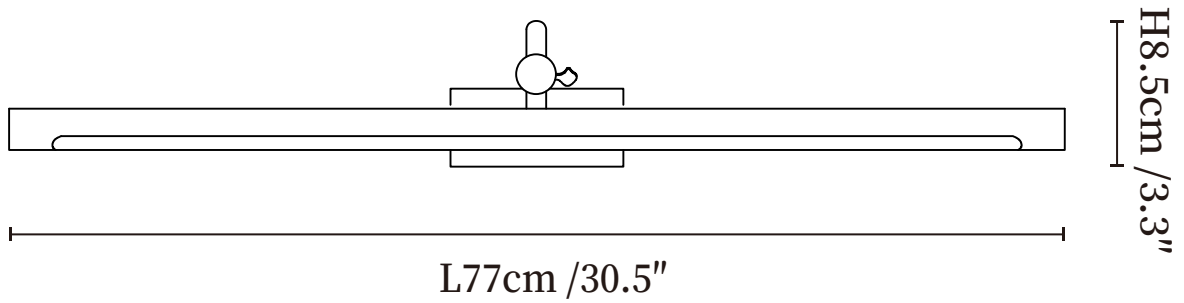

SPECIFICATION SHEET

SPECIFICATION DETAILS

*For custom options, consult factory for details

| | |
|---------------------------|---|
| Fixture Dimensions | L 16.5" x H 3.3" |
| Light source | Integrated LED |
| Wattage | ~8 Watts |
| Voltage | AC 110-240V |
| Dimming | Not supported |
| CRI(Ra) | 90+CRI |
| Mounting | Hardwired. |
| LED Rated Life | 30000 hours |
| Color Temperature | Warm Light (3000K), Neutral Light (4000K), Cool Light (6000K) |
| Control method | Compatible with common wall switches(|
| Finishes | Gold. |
| Shade Details | White. |
| Material | Metal, Acrylic. |

SPECIFICATION SHEET

SPECIFICATION DETAILS

*For custom options, consult factory for details

| | |
|---------------------------|---|
| Fixture Dimensions | L 22.4" x H 3.3" |
| Light source | Integrated LED |
| Wattage | ~11 Watts |
| Voltage | AC 110-240V |
| Dimming | Not supported |
| CRI(Ra) | 90+CRI |
| Mounting | Hardwired. |
| LED Rated Life | 30000 hours |
| Color Temperature | Warm Light (3000K), Neutral Light (4000K), Cool Light (6000K) |
| Control method | Compatible with common wall switches(|
| Finishes | Gold. |
| Shade Details | White. |
| Material | Metal, Acrylic. |

SPECIFICATION SHEET

SPECIFICATION DETAILS

*For custom options, consult factory for details

| | |
|---------------------------|---|
| Fixture Dimensions | L 30.3" x H 3.3" |
| Light source | Integrated LED |
| Wattage | ~15 Watts |
| Voltage | AC 110-240V |
| Dimming | Not supported |
| CRI(Ra) | 90+CRI |
| Mounting | Hardwired. |
| LED Rated Life | 30000 hours |
| Color Temperature | Warm Light (3000K), Neutral Light (4000K), Cool Light (6000K) |
| Control method | Compatible with common wall switches (|
| Finishes | Gold. |
| Shade Details | White. |
| Material | Metal, Acrylic. |