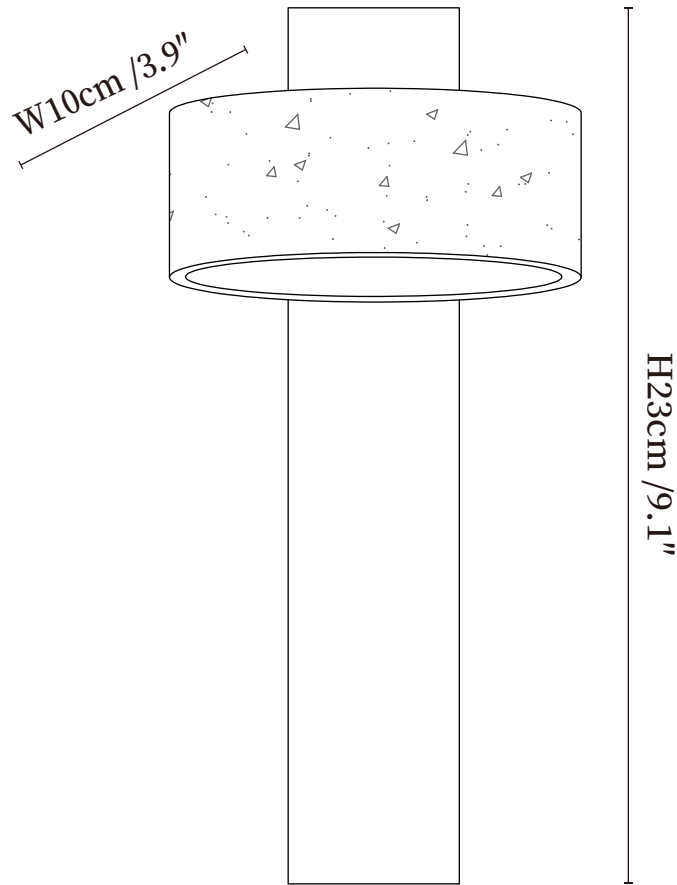

SPECIFICATION SHEET

SPECIFICATION DETAILS

*For custom options, consult factory for details

Fixture Dimensions	W 3.9" x H 9.1"
Light source	Integrated LED
Wattage	~8 Watts
Voltage	AC 110-240V
Dimming	Not supported
CRI(Ra)	90+CRI
Mounting	Hardwired.
LED Rated Life	30000 hours
Color Temperature	Warm Light (3000K), Neutral Light (4000K), Cool Light (6000K)
Control method	Compatible with common wall switches(
Finishes	Walnut Wood, Black Travertine.
Shade Details	Black Travertine.
Material	Black Travertine, Wood, Metal.