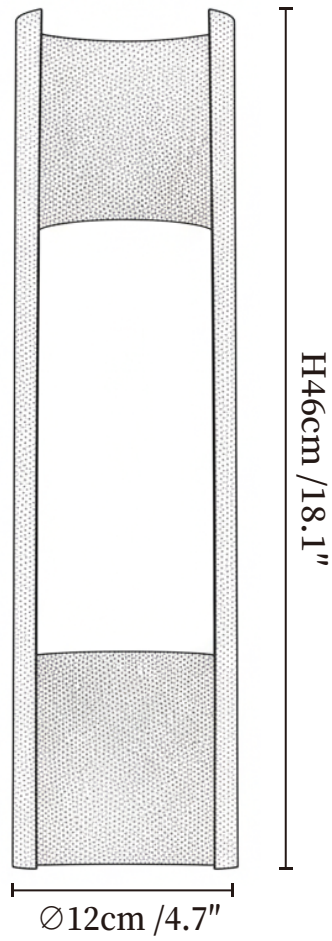

SPECIFICATION SHEET

SPECIFICATION DETAILS

*For custom options, consult factory for details

Fixture Dimensions	Ø 4.7" x H 18.1"
Light source	Integrated LED
Wattage	~ 8Watts
Voltage	AC 110-240V
Dimming	Not supported
CRI(Ra)	90+CRI
Mounting	Hardwired.
LED Rated Life	30000 hours
Color Temperature	Warm Light (3000K), Neutral Light (4000K), Cool Light (6000K)
Control method	Compatible with common wall switches(
Finishes	Bronze.
Shade Details	Bronze.
Material	Stainless steel.