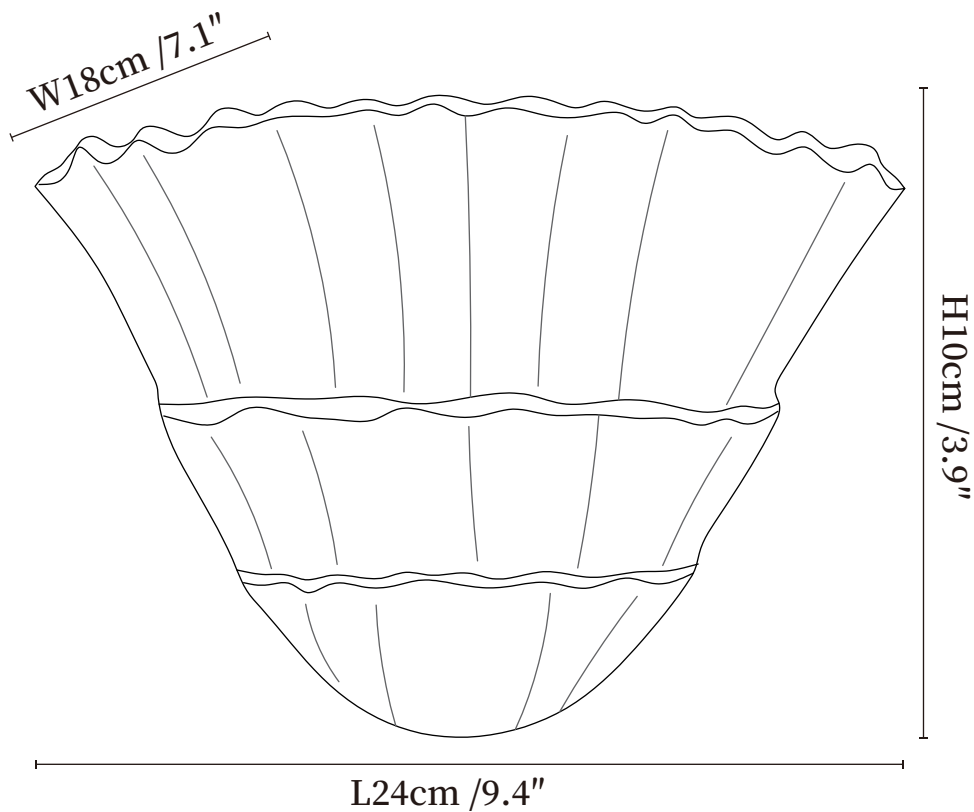

## SPECIFICATION DETAILS

\*For custom options, consult factory for details

---

<b>Fixture Dimensions</b>	L 9.4" x H 3.9" x W 7.1"
<b>Light source</b>	G9(bulb not included)
<b>Wattage</b>	MAX 5W incandescent bulb or LED equivalent.
<b>Voltage</b>	AC 110-240V
<b>Mounting</b>	Hardwired.
<b>Dimming</b>	Compatible with dimmable bulbs (bulb not included)
<b>Control method</b>	Compatible with common wall switches(not included)
<b>Finishes</b>	White.
<b>Shade Details</b>	White.
<b>Material</b>	Metal, Plaster.