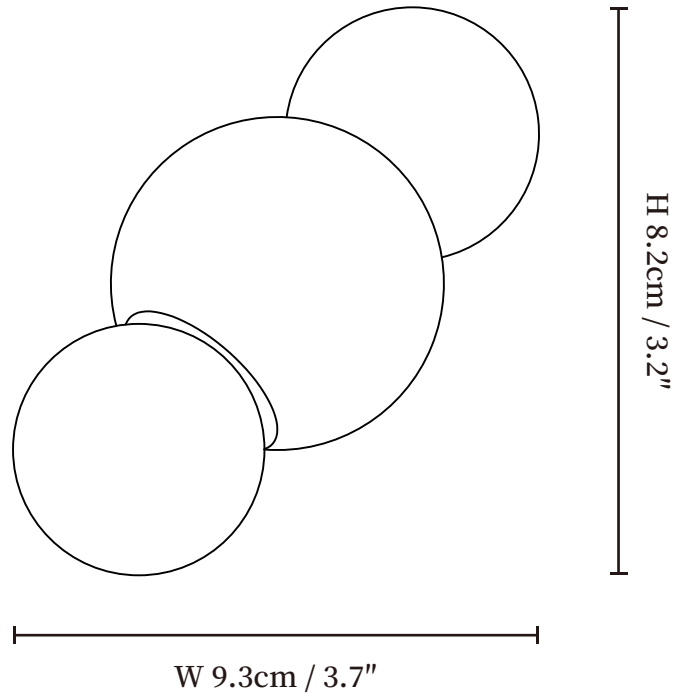

SPECIFICATION SHEET

SPECIFICATION DETAILS

*For custom options, consult factory for details

Fixture Dimensions	W 3.7" x H 3.2"
Light source	G9 (bulb not included)
Wattage	MAX 5W incandescent bulb or LED equivalent.
Voltage	AC 110-240V
Mounting	Hardwired.
Dimming	Compatible with dimmable bulbs (bulb not included)
Control method	Compatible with common wall switches (not included)
Finishes	Black, Gold, Chrome.
Shade Details	White.
Material	Metal, Glass, Aluminum.

SPECIFICATION SHEET

SPECIFICATION DETAILS

*For custom options, consult factory for details

Fixture Dimensions	W 2.4" x H 4.5"
Light source	G9 (bulb not included)
Wattage	MAX 5W incandescent bulb or LED equivalent.
Voltage	AC 110-240V
Mounting	Hardwired.
Dimming	Compatible with dimmable bulbs (bulb not included)
Control method	Compatible with common wall switches (not included)
Finishes	Black, Gold, Chrome.
Shade Details	White.
Material	Metal, Glass, Aluminum.