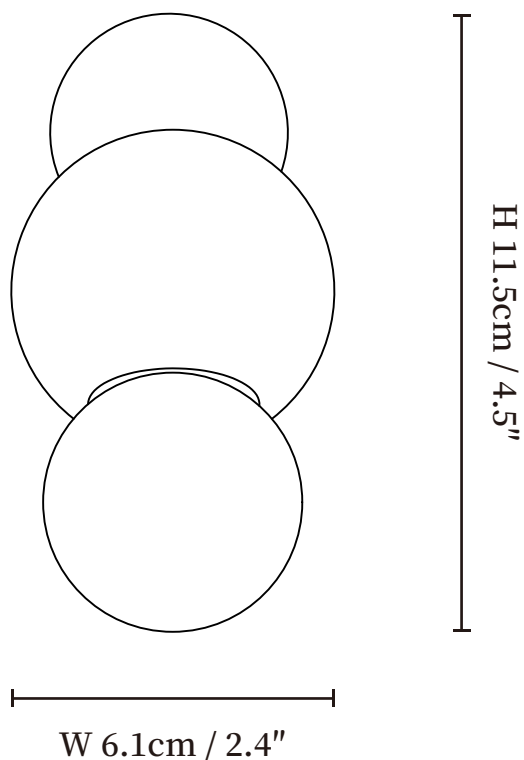

SPECIFICATION SHEET

SPECIFICATION DETAILS

*For custom options, consult factory for details

Fixture Dimensions	W 3.7" x H 3.2"
Light source	G9 (bulb not included)
Wattage	MAX 5W incandescent bulb or LED equivalent.
Voltage	AC 110-240V
Mounting	Hardwired.
Dimming	Compatible with dimmable bulbs (bulb not included)
Control method	Compatible with common wall switches (not included)
Finishes	Black, Gold, Chrome.
Shade Details	White.
Material	Metal, Glass, Aluminum.

SPECIFICATION SHEET

SPECIFICATION DETAILS

*For custom options, consult factory for details

Fixture Dimensions	W 2.4" x H 4.5"
Light source	G9 (bulb not included)
Wattage	MAX 5W incandescent bulb or LED equivalent.
Voltage	AC 110-240V
Mounting	Hardwired.
Dimming	Compatible with dimmable bulbs (bulb not included)
Control method	Compatible with common wall switches (not included)
Finishes	Black, Gold, Chrome.
Shade Details	White.
Material	Metal, Glass, Aluminum.