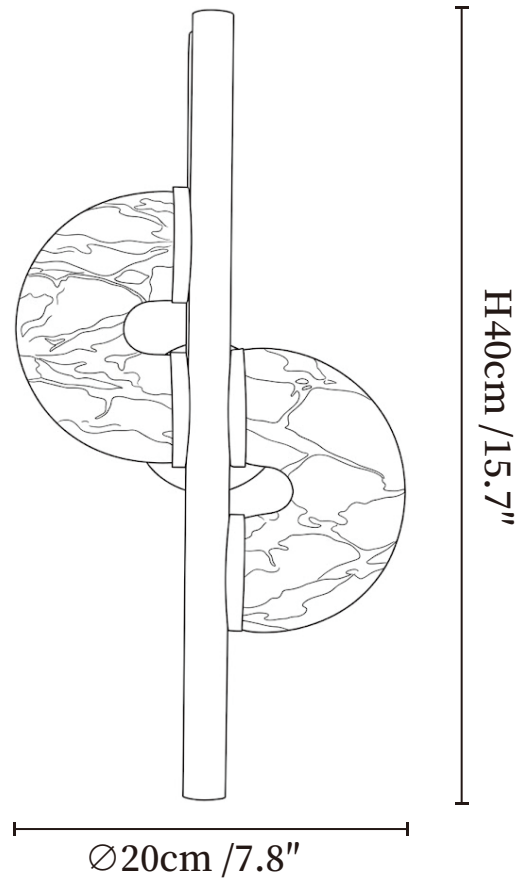

SPECIFICATION SHEET

SPECIFICATION DETAILS

*For custom options, consult factory for details

Fixture Dimensions	$\text{Ø} 7.8'' \times \text{H} 15.7''$
Light source	Integrated LED
Wattage	~8 Watts
Voltage	AC 110-240V
Dimming	Not supported
CRI(Ra)	90+CRI
Mounting	Hardwired.
LED Rated Life	30000 hours
Color Temperature	Warm Light (3000K), Neutral Light (4000K), Cool Light (6000K)
Control method	Compatible with common wall switches (not included)
Finishes	Gold.
Shade Details	White.
Material	Metal, Alabaster.