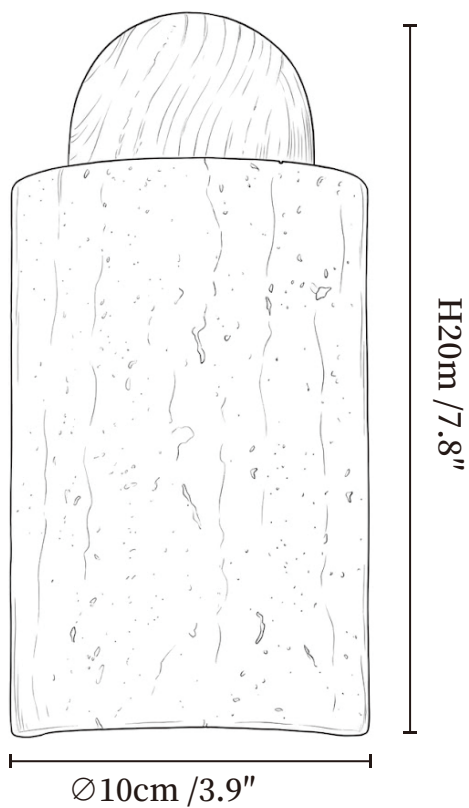

SPECIFICATION SHEET

SPECIFICATION DETAILS

*For custom options, consult factory for details

Fixture Dimensions	Ø 3.9" x H 7.8"
Light source	G9 (bulb not included)
Wattage	MAX 5W incandescent bulb or LED equivalent.
Voltage	AC 110-240V
Mounting	Hardwired.
Dimming	Compatible with dimmable bulbs (bulb not included)
Control method	Compatible with common wall switches (not included)
Finishes	Walnut Wood.
Shade Details	Yellow Travertine.
Material	Metal, Yellow Travertine, Wood