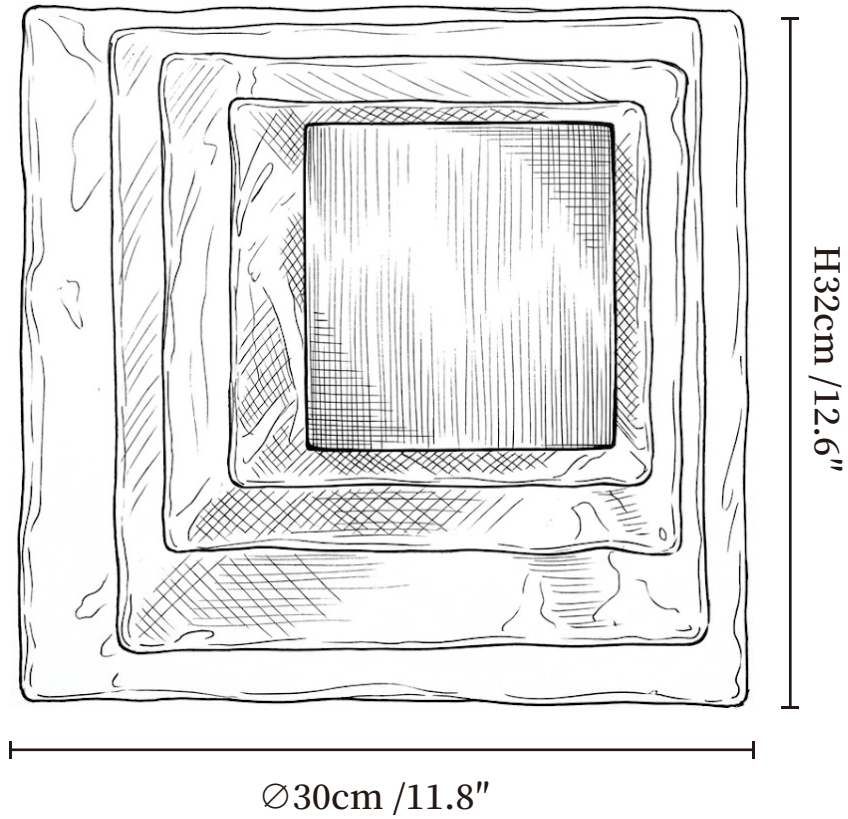

SPECIFICATION SHEET

SPECIFICATION DETAILS

*For custom options, consult factory for details

Fixture Dimensions	$\text{Ø} 7.9'' \times \text{H} 8.7'' \text{Ø} 11.8'' \times \text{H} 12.6''$
Light source	Integrated LED
Wattage	~8 Watts
Voltage	AC 110-240V
Dimming	Not supported
CRI(Ra)	90+CRI
Mounting	Hardwired.
LED Rated Life	30000 hours
Color Temperature	Warm Light (3000K), Neutral Light (4000K), Cool Light (6000K)
Control method	Compatible with common wall switches (not included)
Finishes	Nickel.
Shade Details	Blue, Pink, Clear.
Material	Metal, Glass.