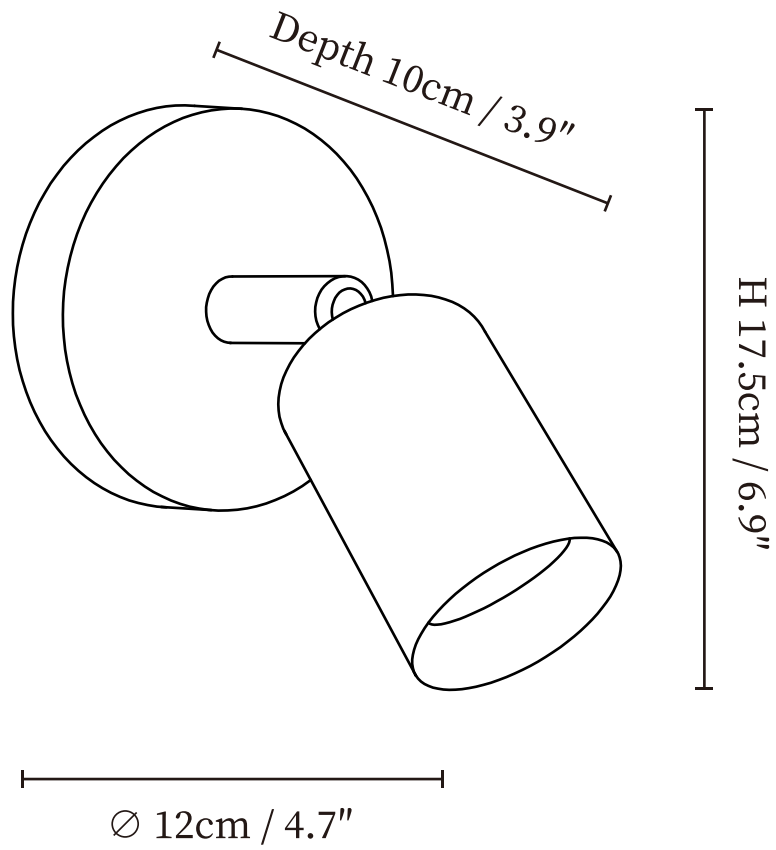

# SPECIFICATION SHEET

---

## SPECIFICATION DETAILS

\*For custom options, consult factory for details

<b>Fixture Dimmensions</b>	D 4.7" x H 6.9"
<b>Light Source</b>	G50
<b>Wattage</b>	10W
<b>Voltage</b>	AC 110-240V
<b>Color Temperature</b>	Based on the purchase of light bulbs
<b>CRI(Ra)</b>	80CRI
<b>Mounting</b>	Table
<b>Driver Required</b>	NO
<b>Optional Color Temps</b>	Buy bulbs as needed
<b>Finishes</b>	Black, Pink, Red, Green, Beige
<b>Shade Details</b>	Black, Pink, Red, Green, Beige
<b>Material</b>	Metal