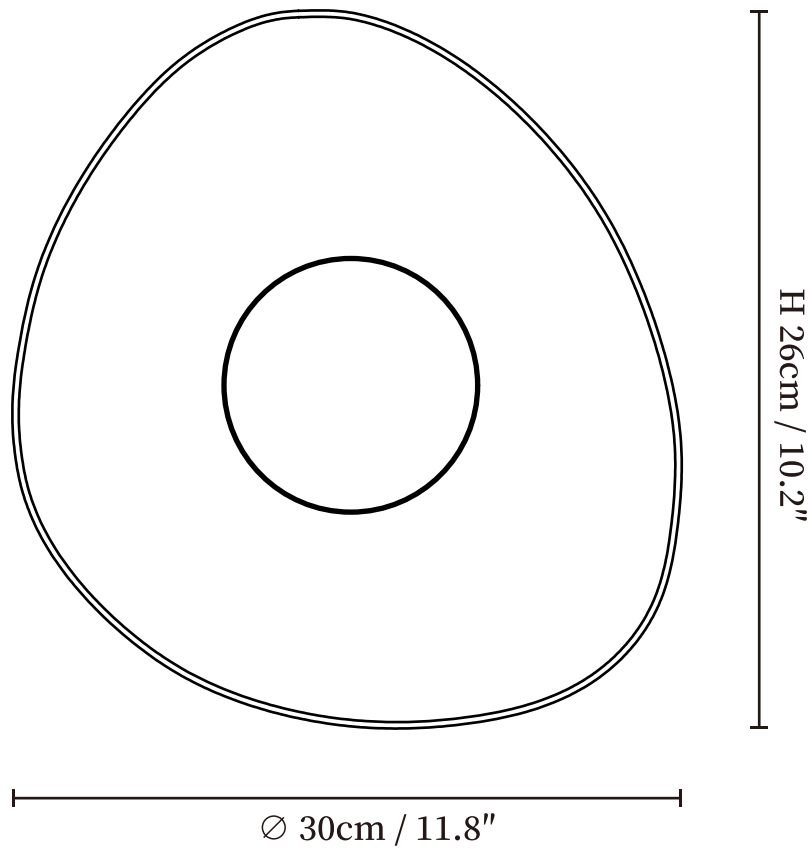

SPECIFICATION SHEET

SPECIFICATION DETAILS

*For custom options, consult factory for details

Fixture Dimensions	Ø 11.8" x H 10.2"
Light source	G9.
Wattage	~ 5W incandescent bulb or LED equivalent.
Voltage	AC 110-240V
Mounting	Hardwired.
Dimming	Compatible with dimmable bulbs (bulb not included)
Control method	Compatible with common wall switches(not included)
Finishes	Taupe.
Shade Details	White.
Material	Ceramic, Glass.