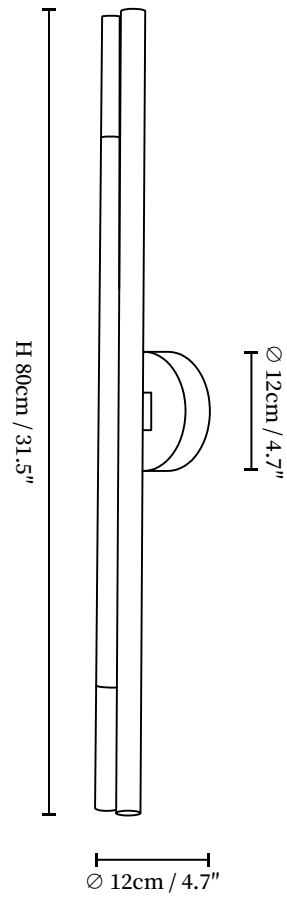

SPECIFICATION SHEET

SPECIFICATION DETAILS

*For custom options, consult factory for details

Fixture Dimensions	D 4.7" x H 31.5"
Light source	Integrated LED
Wattage	~5 Watts
Voltage	AC 110-240V
Dimming	Not supported
CRI(Ra)	90+CRI
Mounting	Hardwired.
LED Rated Life	30000 hours
Color Temperature	Warm Light (3000K), Neutral Light (4000K), Cool Light (6000K)
Control method	Compatible with common wall switches (not included)
Finishes	Black.
Shade Details	White.
Material	Metal, Silicone, Woven fiber.