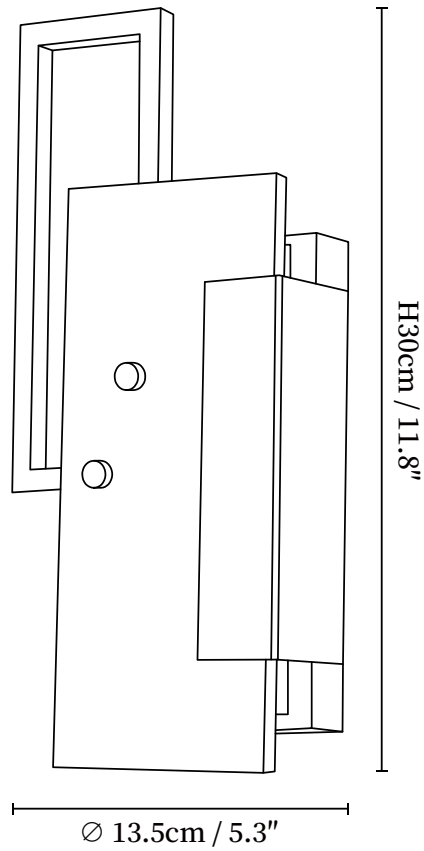

# SPECIFICATION SHEET

---

## SPECIFICATION DETAILS

\*For custom options, consult factory for details

<b>Fixture Dimensions</b>	D 5.3" x H 11.8"
<b>Light source</b>	Integrated LED
<b>Wattage</b>	~5 Watts
<b>Voltage</b>	AC 110-240V
<b>Dimming</b>	Not supported
<b>CRI(Ra)</b>	90+CRI
<b>Mounting</b>	Hardwired.
<b>LED Rated Life</b>	30000 hours
<b>Color Temperature</b>	Warm Light (3000K), Neutral Light (4000K), Cool Light (6000K)
<b>Control method</b>	Compatible with common wall switches (not included)
<b>Finishes</b>	Gold.
<b>Shade Details</b>	White.
<b>Material</b>	Alabaster, Metal.