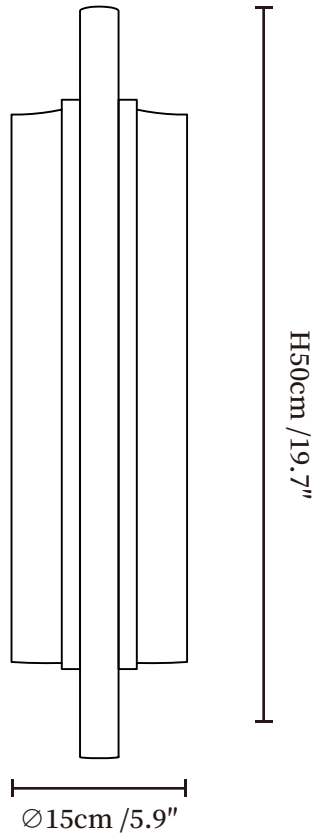

SPECIFICATION SHEET

SPECIFICATION DETAILS

*For custom options, consult factory for details

Fixture Dimensions	Ø 5.9" x H 19.7"
Light source	Integrated LED
Wattage	~12 Watts
Voltage	AC 110-240V
Dimming	Not supported
CRI(Ra)	90+CRI
Mounting	Hardwired.
LED Rated Life	30000 hours
Color Temperature	Warm Light (3000K), Neutral Light (4000K), Cool Light (6000K)
Control method	Compatible with common wall switches (not included)
Finishes	Black.
Shade Details	White.
Material	Metal, Alabaster.