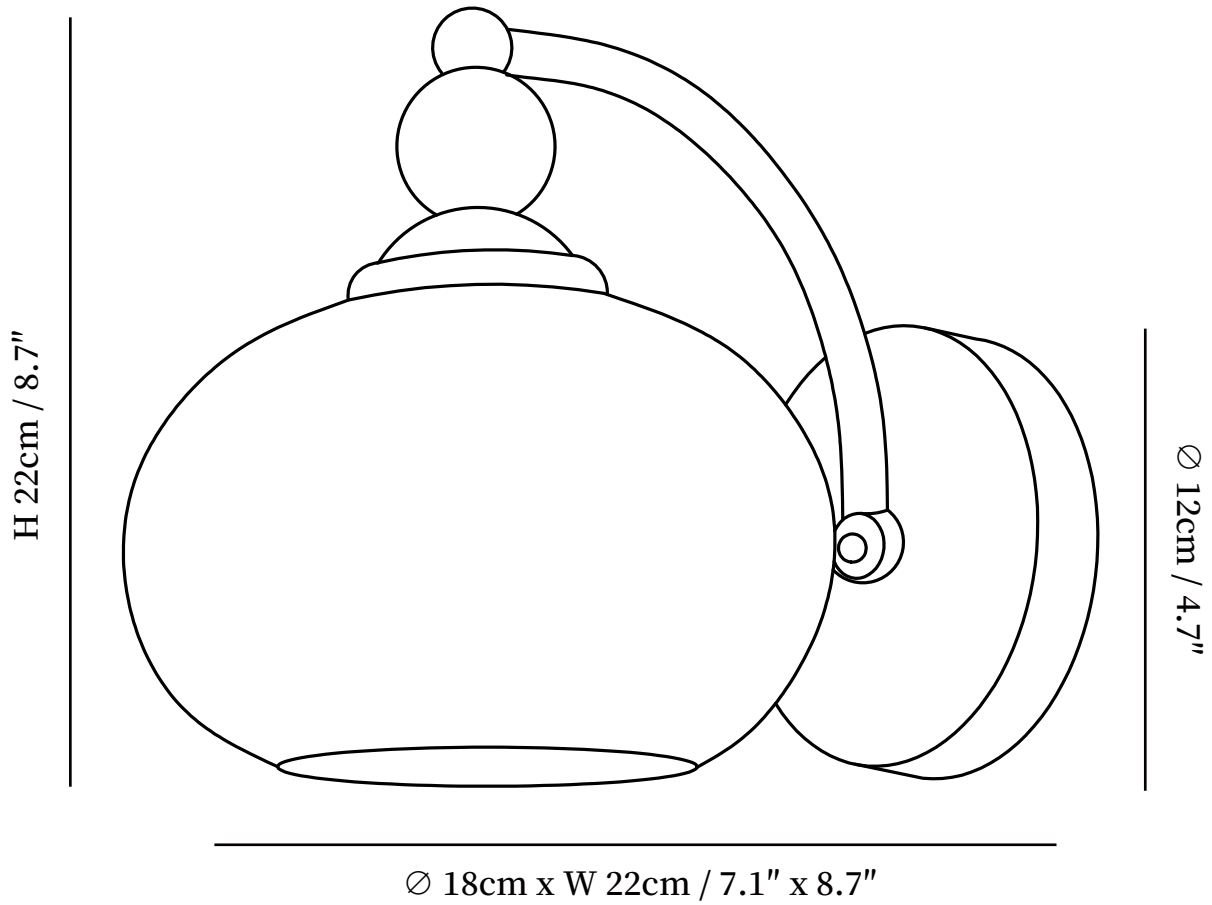

# SPECIFICATION SHEET

## SPECIFICATION DETAILS

\*For custom options, consult factory for details

<b>Fixture Dimensions</b>	D 7.1" x W 8.7" x H 8.7"
<b>Light source</b>	E27
<b>Wattage</b>	Max 40W
<b>Voltage</b>	AC 110-240V
<b>Color Temperature</b>	Based on the purchase of light bulbs
<b>CRI(Ra)</b>	80CRI
<b>Mounting</b>	Wall
<b>Driver Required</b>	No
<b>Optional Color Temps</b>	Buy bulbs as needed
<b>LED Rated Life</b>	Based on bulb life (we do not supply bulbs)
<b>Dimming</b>	Dimming is not supported
<b>Finishes</b>	Walnut color & Chrome
<b>Shade Details</b>	White
<b>Material</b>	Black walnut, Iron, Glass
<b>Wire Length</b>	No
<b>Wire Type</b>	No