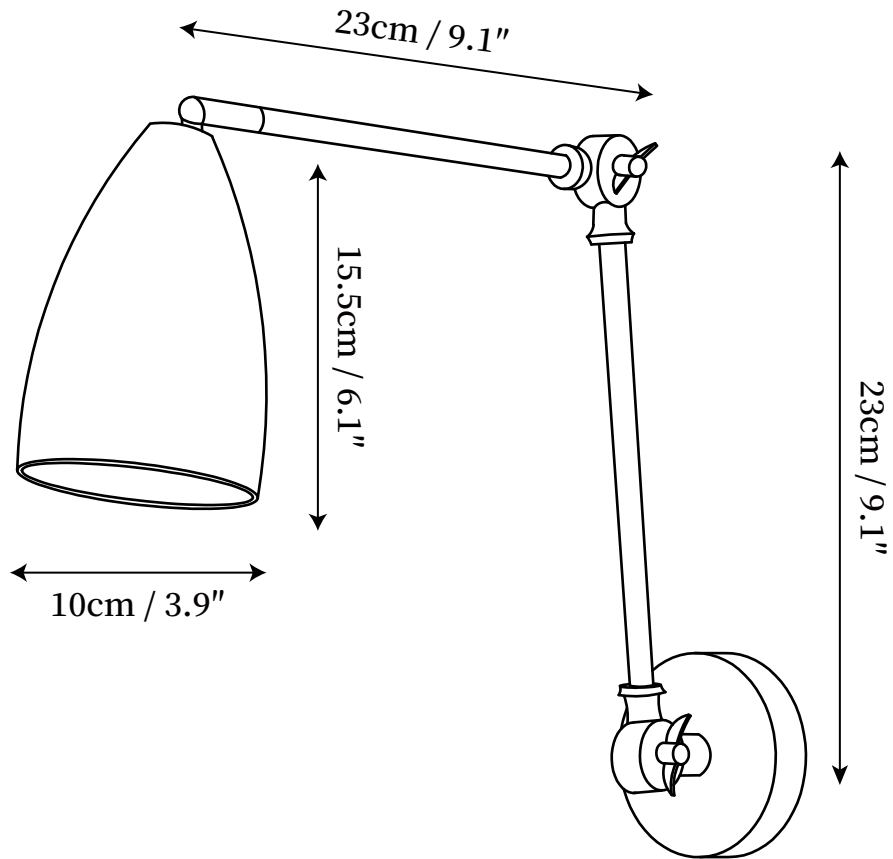

SPECIFICATION SHEET

SPECIFICATION DETAILS

*For custom options, consult factory for details

Fixture Dimensions	D 3.9" x H 6.1"
Light source	E14
Wattage	Max 12W
Voltage	AC 110-240V
Color Temperature	Based on the purchase of light bulbs
CRI(Ra)	80CRI
Mounting	Wall
Driver Required	No
Optional Color Temps	Buy bulbs as needed
LED Rated Life	Based on bulb life (we do not supply bulbs)
Dimming	Dimming is not supported
Finishes	White, Nickel, Black.
Shade Details	White, Nickel, Black.
Material	Metal
Wire Length	No
Wire Type	No