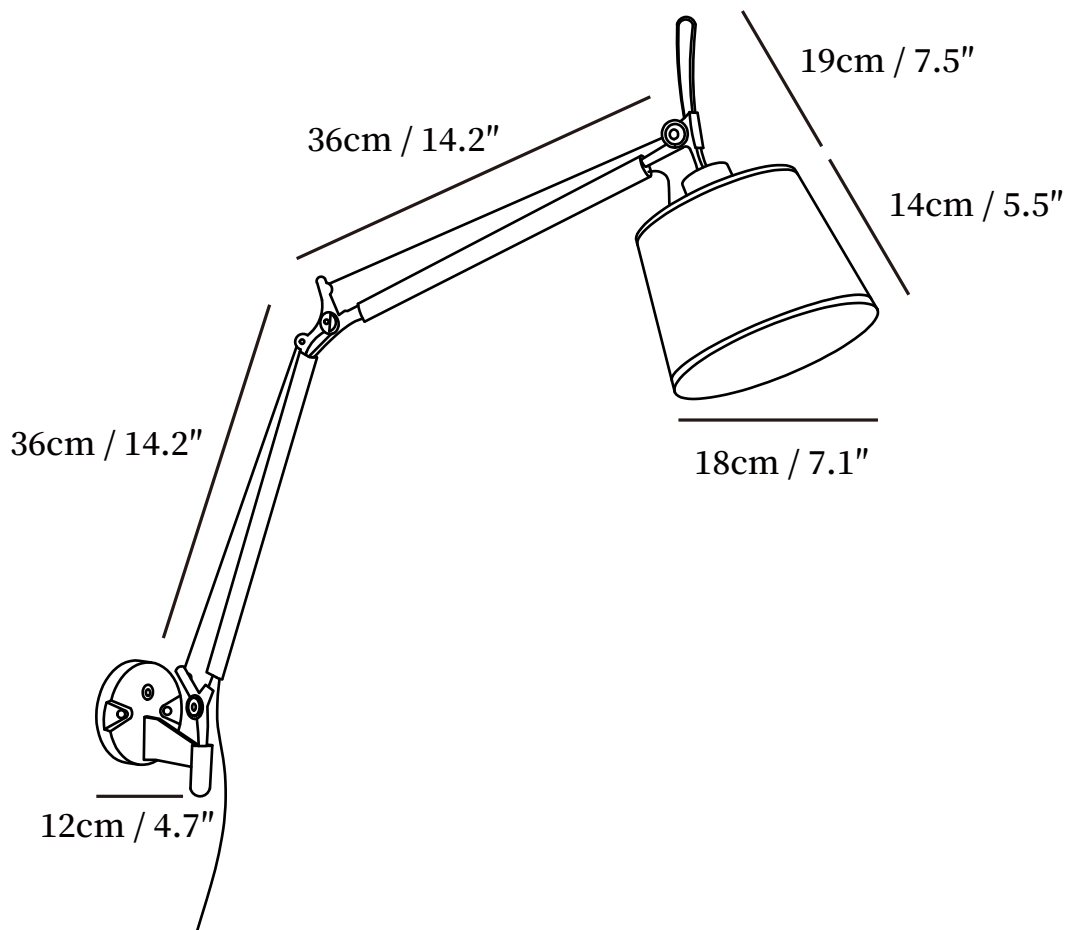

SPECIFICATION SHEET

SPECIFICATION DETAILS

*For custom options, consult factory for details

Fixture Dimensions	D 7.1" x H 9.8"
Light source	E26 or E27 (bulb not included)
Wattage	MAX 40W incandescent bulb or LED equivalent.
Voltage	AC 110-240V
Dimming	Compatible with dimmable bulbs (bulb not included)
Control method	In line ON / OFF switch.
Finishes	Fog Silver Color
Shade Details	White
Cord Length	Supplied with switched plug cord, length ~59" (150cm).
Material	Metal, Fabric

SPECIFICATION SHEET

SPECIFICATION DETAILS

*For custom options, consult factory for details

Fixture Dimensions	D 7.1" x H 14.2"
Light source	E26 or E27 (bulb not included)
Wattage	MAX 40W incandescent bulb or LED equivalent.
Voltage	AC 110-240V
Dimming	Compatible with dimmable bulbs (bulb not included)
Control method	In line ON / OFF switch.
Finishes	Fog Silver Color
Shade Details	White
Cord Length	Supplied with switched plug cord, length ~59" (150cm).
Material	Metal, Fabric