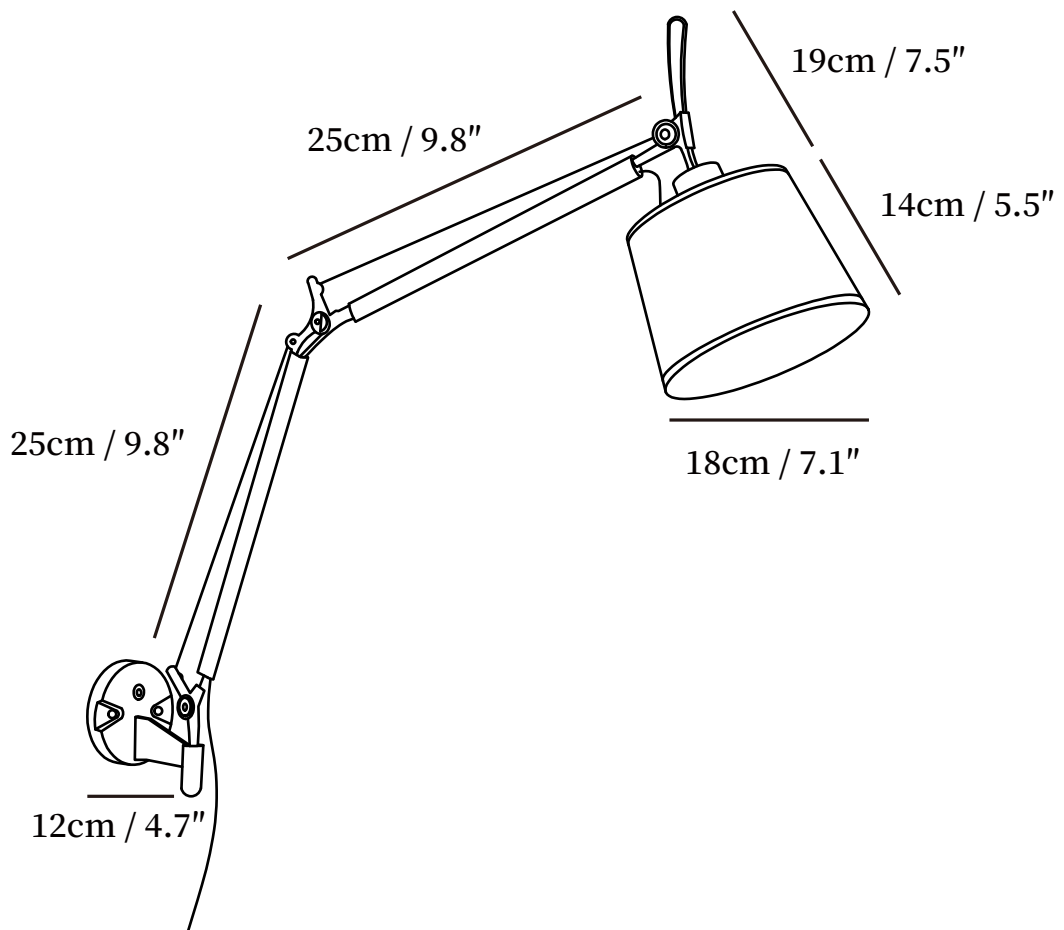

SPECIFICATION SHEET

SPECIFICATION DETAILS

*For custom options, consult factory for details

Fixture Dimensions	D 7.1" x H 9.8"
Light source	E26 or E27 (bulb not included)
Wattage	MAX 40W incandescent bulb or LED equivalent.
Voltage	AC 110-240V
Dimming	Compatible with dimmable bulbs (bulb not included)
Control method	In line ON / OFF switch.
Finishes	Fog Silver Color
Shade Details	White
Cord Length	Supplied with switched plug cord, length ~59" (150cm).
Material	Metal, Fabric

SPECIFICATION SHEET

SPECIFICATION DETAILS

*For custom options, consult factory for details

Fixture Dimensions	D 7.1" x H 14.2"
Light source	E26 or E27 (bulb not included)
Wattage	MAX 40W incandescent bulb or LED equivalent.
Voltage	AC 110-240V
Dimming	Compatible with dimmable bulbs (bulb not included)
Control method	In line ON / OFF switch.
Finishes	Fog Silver Color
Shade Details	White
Cord Length	Supplied with switched plug cord, length ~59" (150cm).
Material	Metal, Fabric