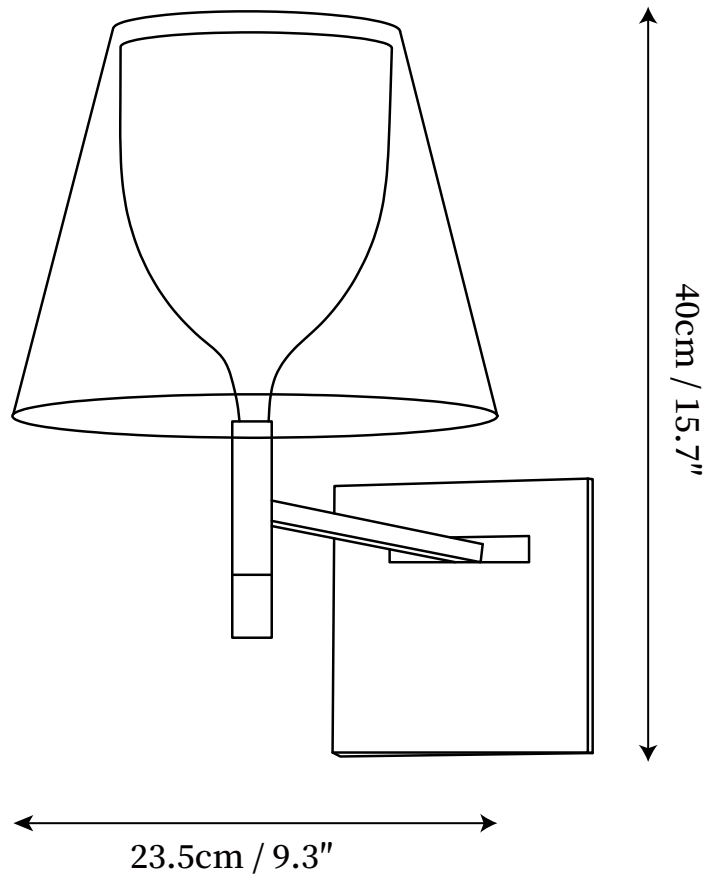

## SPECIFICATION DETAILS

\*For custom options, consult factory for details

<b>Fixture Dimensions</b>	D 9.3" x H 15.7"
<b>Light source</b>	E27
<b>Wattage</b>	Max 40W
<b>Voltage</b>	AC 110-240V
<b>Color Temperature</b>	3000k
<b>CRI(Ra)</b>	80CRI
<b>Mounting</b>	Wall
<b>Driver Required</b>	No
<b>Optional Color Temps</b>	Buy bulbs as needed
<b>LED Rated Life</b>	Based on bulb life (we do not supply bulbs)
<b>Dimming</b>	Dimming is not supported
<b>Finishes</b>	Chrome.
<b>Shade Details</b>	Clear, Smoke gray, White fabric.
<b>Material</b>	Metal, Fabric, Acrylic.
<b>Wire Length</b>	No
<b>Wire Type</b>	No