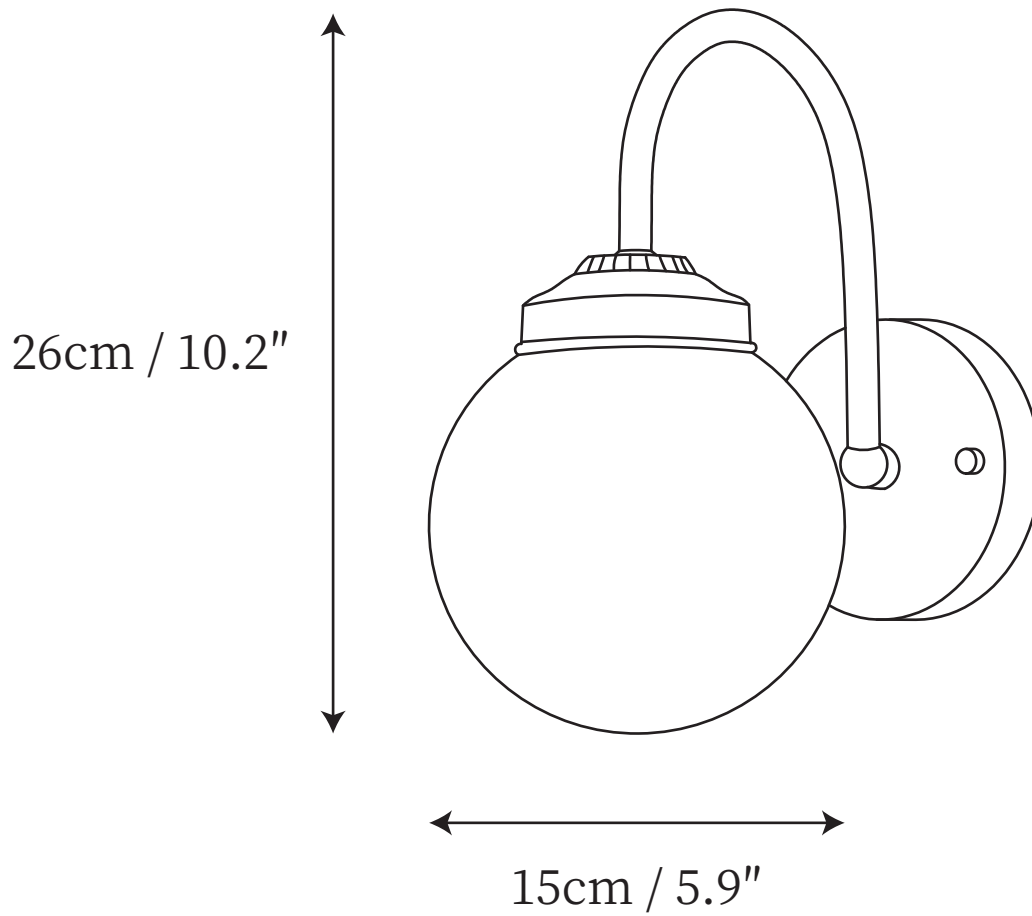

## SPECIFICATION DETAILS

\*For custom options, consult factory for details

<b>Fixture Dimensions</b>	D 5.9" x H 10.2"
<b>Light source</b>	E26 or E27
<b>Wattage</b>	Max 40W
<b>Voltage</b>	AC 110-240V
<b>Color Temperature</b>	Based on the purchase of light bulbs
<b>CRI(Ra)</b>	80CRI
<b>Mounting</b>	Wall
<b>Driver Required</b>	No
<b>Optional Color Temps</b>	Buy bulbs as needed
<b>LED Rated Life</b>	Based on bulb life (we do not supply bulbs)
<b>Dimming</b>	Dimming is not supported
<b>Finishes</b>	Green
<b>Shade Details</b>	White
<b>Material</b>	Metal, Glass
<b>Wire Length</b>	No
<b>Wire Type</b>	No